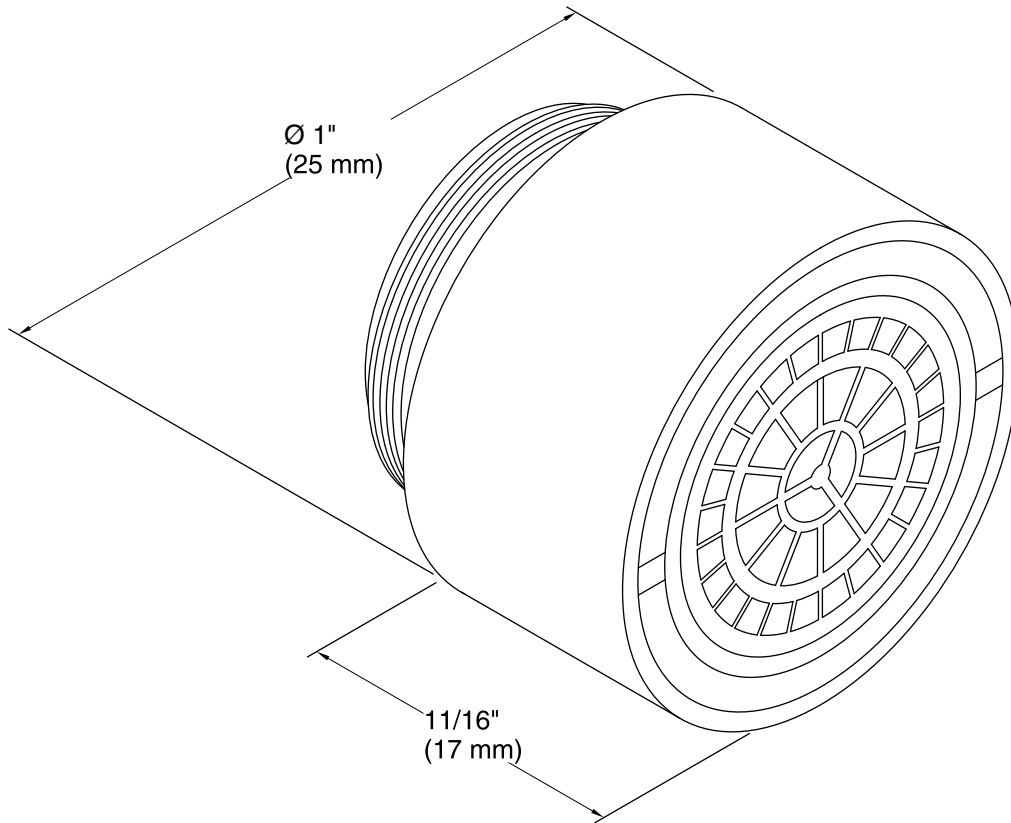

Features

- 13/16-inch male.
- 2.2 gpm non-aerated pressure-compensating laminar spray.
- Vandal-resistant.
- Polished Chrome finish.
- Pack of six.
- 11/16" (17 mm) x 1" (25 mm)

Material

- Premium metal construction.

Color	Code	Description
-------	------	-------------

	CP	Polished Chrome
--	----	-----------------

Technical Information

All product dimensions are nominal.

Notes

Install this product according to the installation guide.