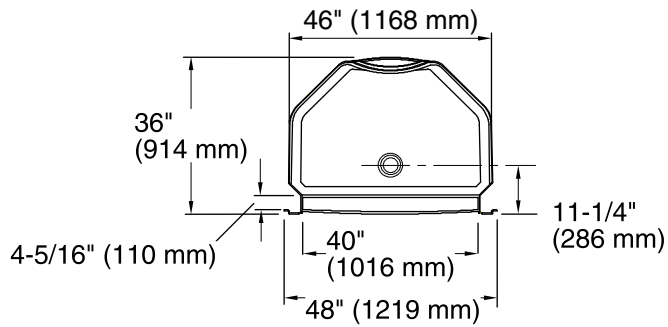

Technical Information

All product dimensions are nominal.

Installation:	Corner
Drain location:	Center
Drain hole diameter:	3-3/8" (86 mm)
Weight:	148 lbs (67.1 kg)
Minimum floor load:	39 lbs/ft² (190.4 kg/m²)

Notes

Measure your actual product for rough-in details.

Install this product according to the installation instructions.