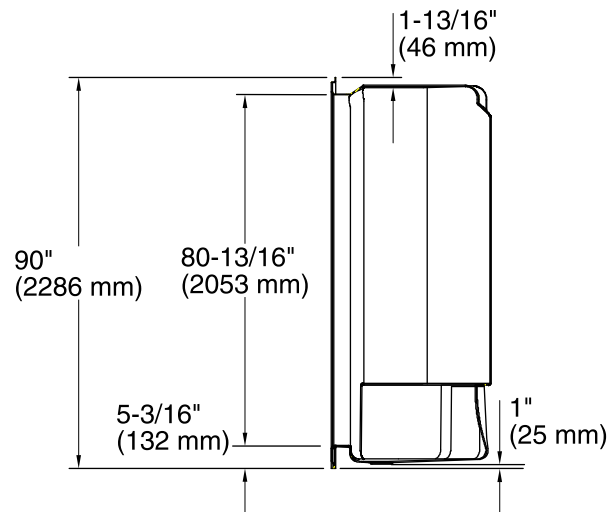

Technical Information

All product dimensions are nominal.

Installation:	Corner
Drain location:	Center
Drain hole diameter:	3-3/8" (86 mm)
Weight:	148 lbs (67.1 kg)
Minimum floor load:	39 lbs/ft² (190.4 kg/m²)

Notes

Measure your actual product for rough-in details.

Install this product according to the installation instructions.