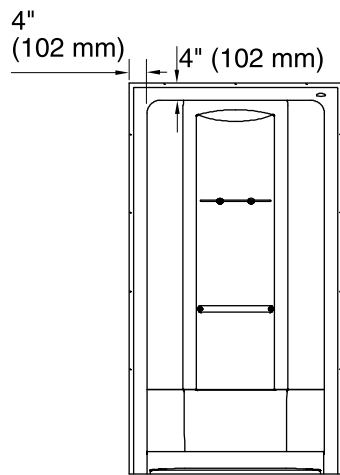

Technical Information

All product dimensions are nominal.

Installation:	Corner
Drain location:	Center
Drain hole diameter:	3-3/8" (86 mm)
Weight:	148 lbs (67.1 kg)
Minimum floor load:	39 lbs/ft² (190.4 kg/m²)

Notes

Measure your actual product for rough-in details.

Install this product according to the installation instructions.