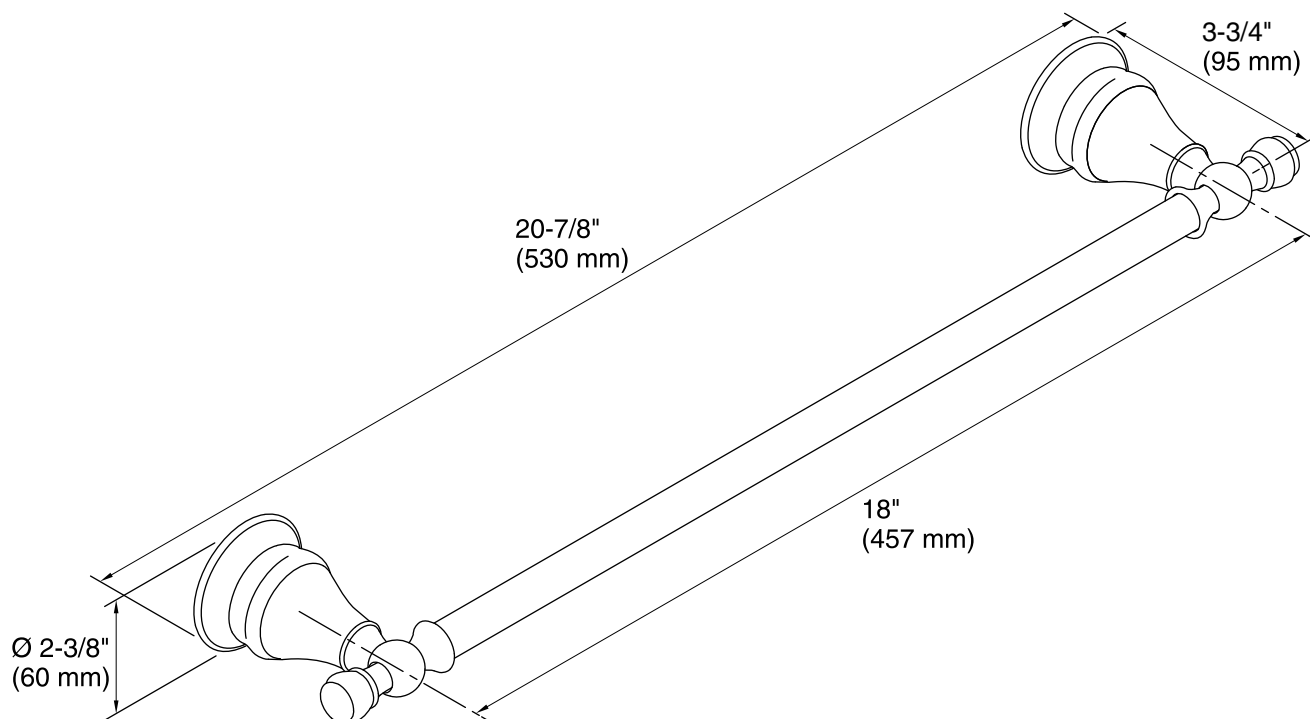

Revival®
18" Towel Bar
K-16148

Features

- KOHLER finishes resist corrosion and tarnish.
- Classic 18- inch bar.
- Coordinates with other products in the Revival collection.
- 20-7/8" (530 mm) x 3-3/4" (95 mm) x 2-3/8" (60 mm)

Technical Information

All product dimensions are nominal.

Notes

Install this product according to the installation guide.

CAUTION: Risk of personal injury. Do not install these products in any area where they are likely to be used inadvertently as a grab bar or support bar. These products are not designed or intended for use as a grab bar or support bar.