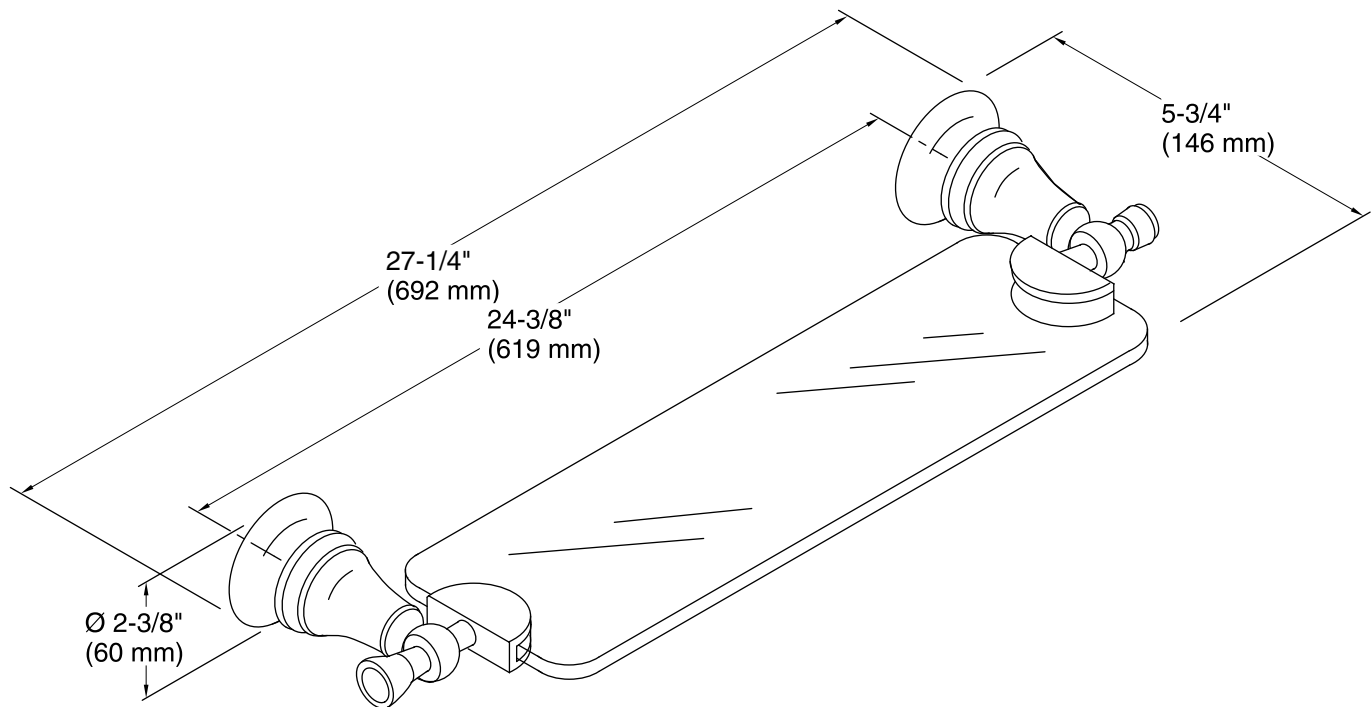

## Features

- KOHLER finishes resist corrosion and tarnish.
- Sleek 22-1/2- inch shelf.
- Coordinates with other products in the Revival collection.
- 27-1/4" (692 mm) x 5-3/4" (146 mm) x 2-3/8" (60 mm)

## Components

Additional included component/s: Installation hardware.

## Technical Information

All product dimensions are nominal.