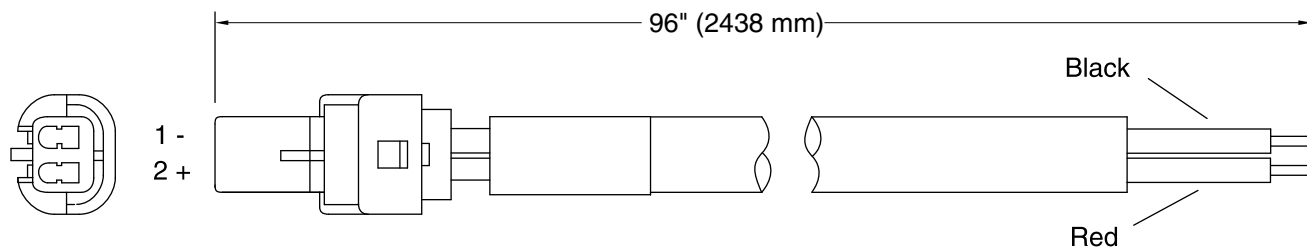

Technical Information

All product dimensions are nominal.

Notes

Install this product according to the installation guide.