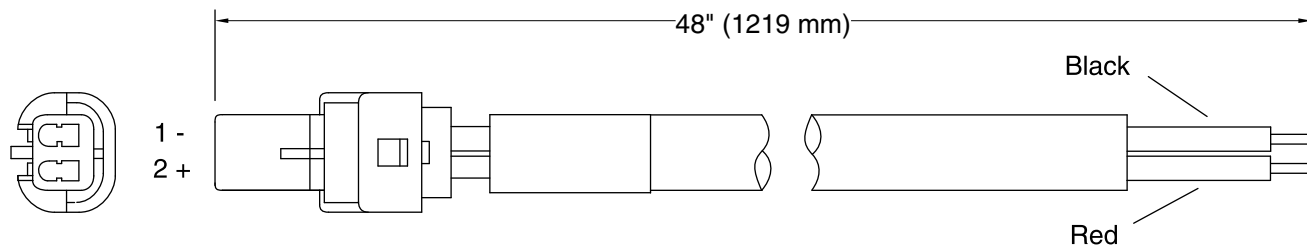

4' Cable Assembly K-13487

Features

- 4-foot cable cord.
- Supplies power from multi-faucet supply to AC-powered Insight™ touchless faucets.
- For use with KOHLER AC-powered deck-and wall-mount touchless faucets and K-13481-A (for North America), or K-13481 (for Global outlets) multi-faucet power supply.

Technical Information

All product dimensions are nominal.

Notes

Install this product according to the installation guide.