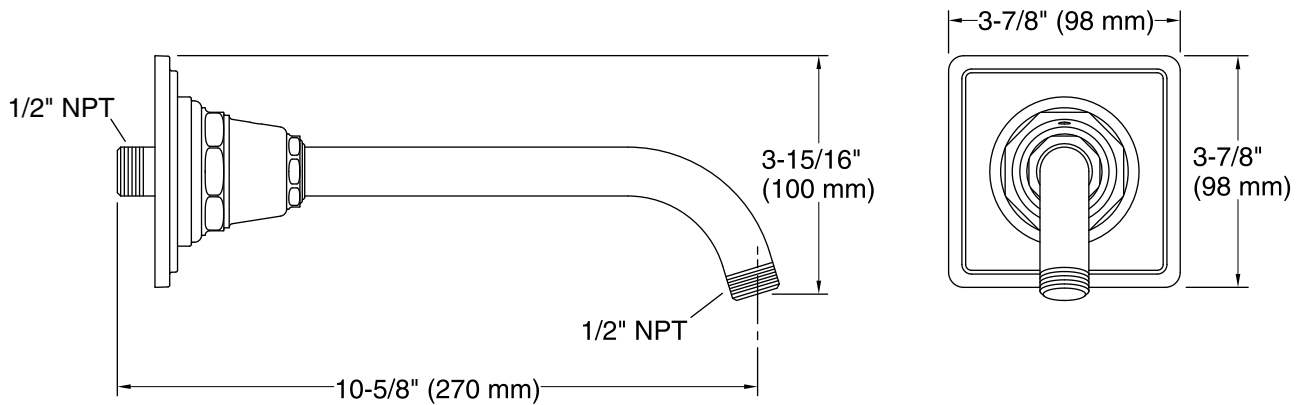

Features

- 1/2-inch NPT connection.
- Coordinates with other products in the Pinstripe® collection.
- 10-5/8" (270 mm) x 4-3/16" (106 mm) x 3-7/8" (98 mm)

Material

- Solid brass construction.

Codes/Standards

Technical Information

All product dimensions are nominal.

Notes

Measure your actual product for roughing-in details.