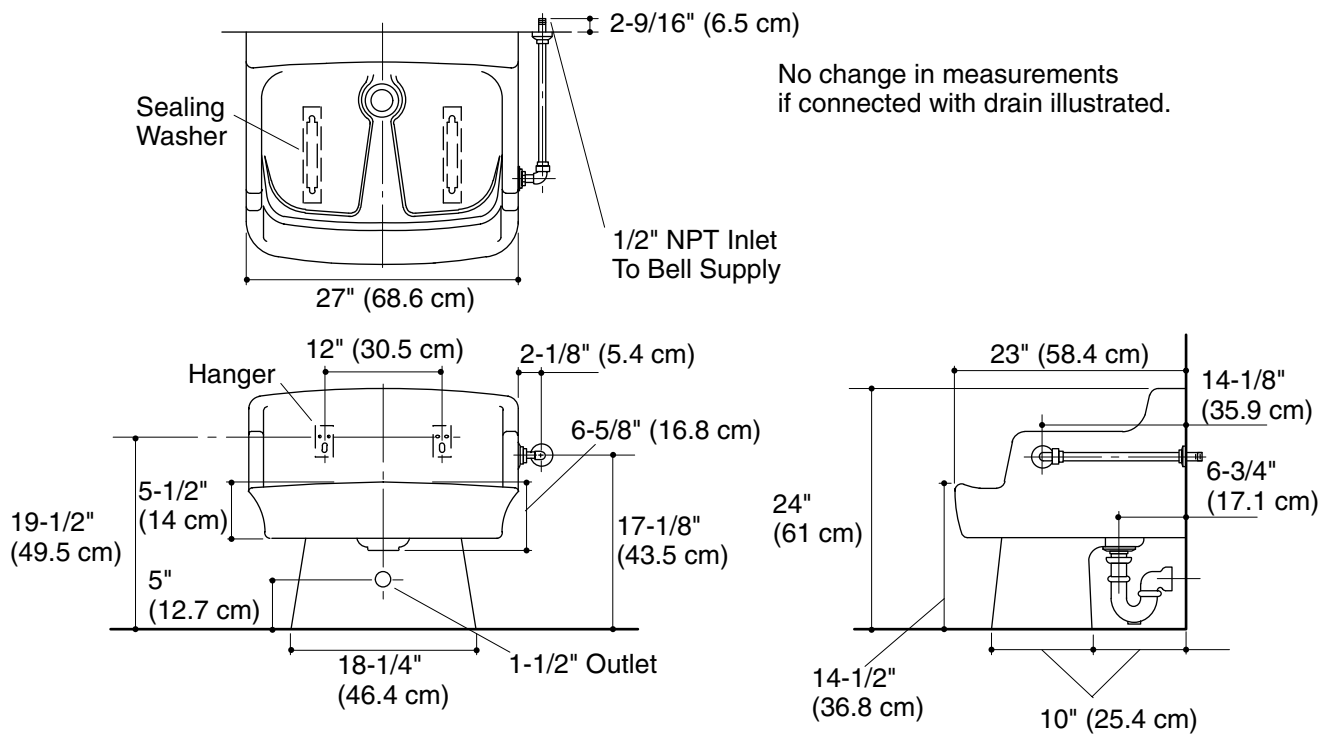

BROOKHAVEN™

Installation Notes

Pedestal must be attached to sitz bath before installation to hangers.

Product Diagram