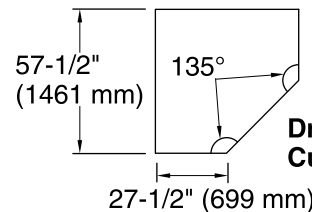

#### Available Color/Finishes

*Color tiles intended for reference only.*

Color	Code	Description
-------	------	-------------

	0	White
	96	Biscuit
	47	Almond

No change in measurements if connected with drain illustrated. (K-11677)

Recommended faucet area

### Technical Information

All product dimensions are nominal.

Installation:	Drop-in
Drain location:	Center
Basin area, bottom:	52" x 38-3/4" (1321 mm x 984 mm)
Basin area, top:	61" x 46-1/4" (1549 mm x 1175 mm)
Weight:	91 lbs (41.3 kg)
Minimum floor load:	38 lbs/ft <sup>2</sup> (185.5 kg/m <sup>2</sup> )
Water depth:	15" (381 mm)
Water capacity:	96 gal (363.4 L)
Cutout:	Drop-in, 57-1/2" x 27-1/2" (1461 mm x 699 mm)