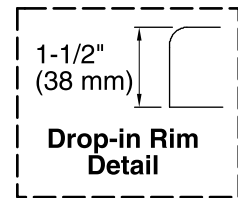

#### Available Color/Finishes

*Color tiles intended for reference only.*

Color	Code	Description
-------	------	-------------

	0	White
	96	Biscuit
	47	Almond

No change in measurements if connected with drain illustrated. (K-11677)

Recommended faucet area

### Technical Information

All product dimensions are nominal.

Installation:	Drop-in
Drain location:	Center
Basin area, bottom:	52" x 38-3/4" (1321 mm x 984 mm)
Basin area, top:	61" x 46-1/4" (1549 mm x 1175 mm)
Weight:	91 lbs (41.3 kg)
Minimum floor load:	38 lbs/ft <sup>2</sup> (185.5 kg/m <sup>2</sup> )
Water depth:	15" (381 mm)
Water capacity:	96 gal (363.4 L)
Cutout:	Drop-in, 57-1/2" x 27-1/2" (1461 mm x 699 mm)