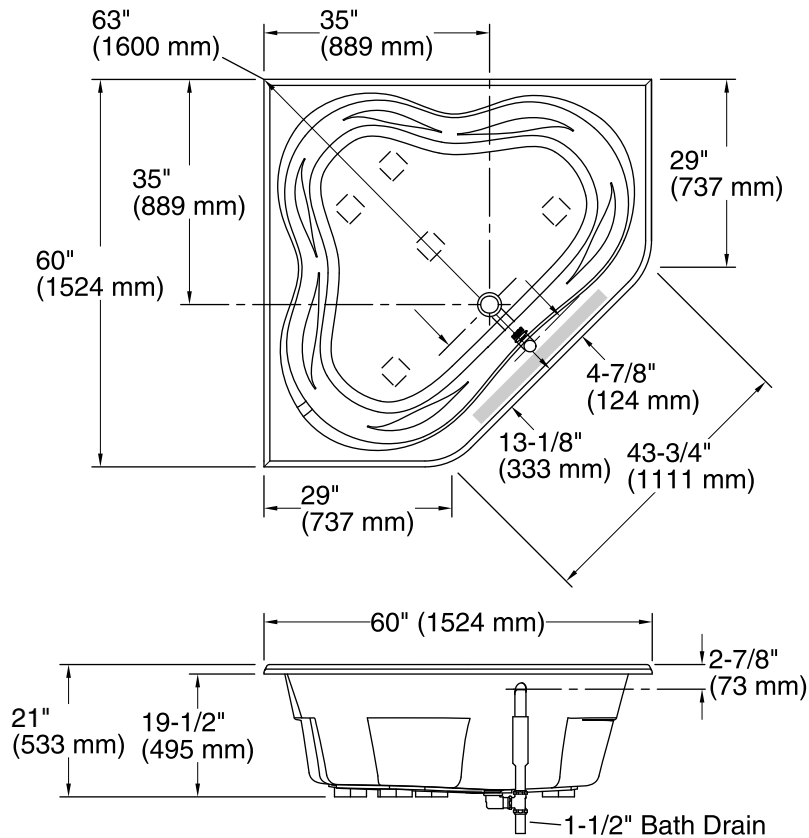

#### Available Color/Finishes

*Color tiles intended for reference only.*

Color	Code	Description
-------	------	-------------

	0	White
	96	Biscuit
	47	Almond

No change in measurements if connected with drain illustrated. (K-11677)

Recommended faucet area

### Technical Information

All product dimensions are nominal.

Installation:	Drop-in
Drain location:	Center
Basin area, bottom:	52" x 38-3/4" (1321 mm x 984 mm)
Basin area, top:	61" x 46-1/4" (1549 mm x 1175 mm)
Weight:	91 lbs (41.3 kg)
Minimum floor load:	38 lbs/ft <sup>2</sup> (185.5 kg/m <sup>2</sup> )
Water depth:	15" (381 mm)
Water capacity:	96 gal (363.4 L)
Cutout:	Drop-in, 57-1/2" x 27-1/2" (1461 mm x 699 mm)