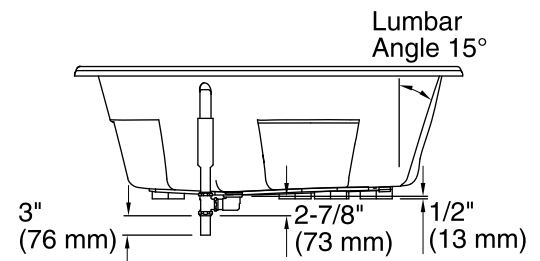

Recommended faucet area

### Technical Information

All product dimensions are nominal.

Installation:	Drop-in
Drain location:	Center
Basin area, bottom:	52" x 38-3/4" (1321 mm x 984 mm)
Basin area, top:	61" x 46-1/4" (1549 mm x 1175 mm)
Weight:	91 lbs (41.3 kg)
Minimum floor load:	38 lbs/ft <sup>2</sup> (185.5 kg/m <sup>2</sup> )
Water depth:	15" (381 mm)
Water capacity:	96 gal (363.4 L)
Cutout:	Drop-in, 57-1/2" x 27-1/2" (1461 mm x 699 mm)