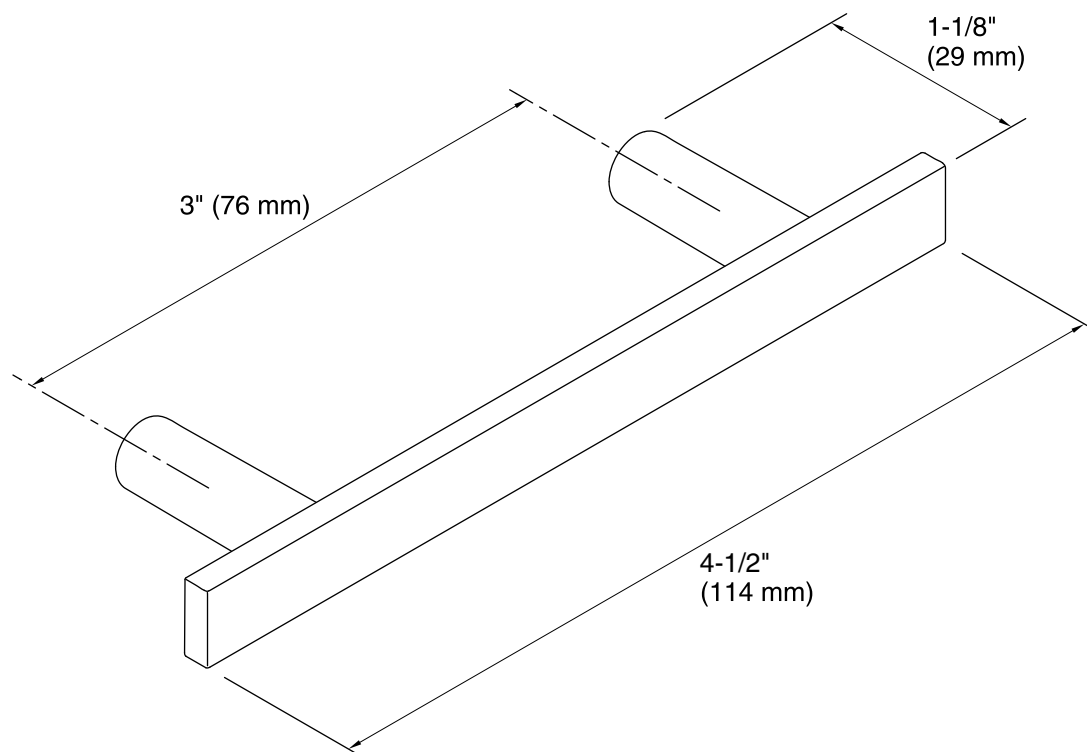

Features

- KOHLER finishes resist corrosion and tarnish.
- 3" (76 mm) center-to-center.
- Coordinates with other products in the Stillness collection.
- 4-1/2" (114 mm) x 1-1/8" (29 mm)

Material

- Brass construction.

Color tiles intended for reference only.

Color	Code	Description
	CP	Polished Chrome
	BN	Vibrant® Brushed Nickel

Technical Information

All product dimensions are nominal.

Notes

Install this product according to the installation guide.