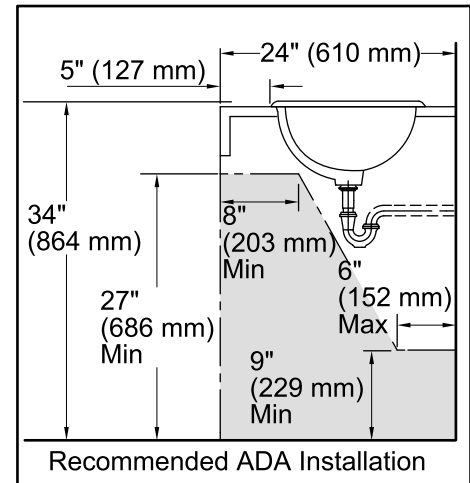

Imperial Blue™ Vintage®

Drop-in Bathroom Sink

K-14272-VB

Features

- Vitreous china.
- Drop-in.
- Oval basin.
- With overflow.
- No faucet holes; requires wall- or counter-mount faucet.
- KOHLER Artist Editions designs.
- Imperial Blue design.
- 24" (610 mm) x 15" (381 mm)

Recommended Accessories

K-8998 P-Trap

Components

Additional included component/s: Adjustable linkage.

ADA

Codes/Standards

ASME A112.19.2/CSA B45.1

ADA

For the most current Specification Sheet, go to www.kohler.com.

3-7-2017 05:42

THE BOLD LOOK
OF **KOHLER**®

Technical Information

All product dimensions are nominal.

Bowl configuration:	Single
Installation:	Drop-In
Bowl area (Only)	Length: 21" (533 mm) Width: 12" (305 mm) Water depth: 4-7/8" (124 mm)
Drain hole:	1-3/4" (44 mm)
Template:	110359-7, required, included

Notes

Install this product according to the installation instructions.

4-5/8" (117 mm) minimum faucet spout length needed to reach over rim into basin.

NOTICE: Countertop manufacturer or cutter must use the cut-out template provided with the product, or a current one provided by Kohler Co. (call 1-800-4-KOHLER). Kohler Co. is not responsible for cutout errors when the incorrect cutout template is used.