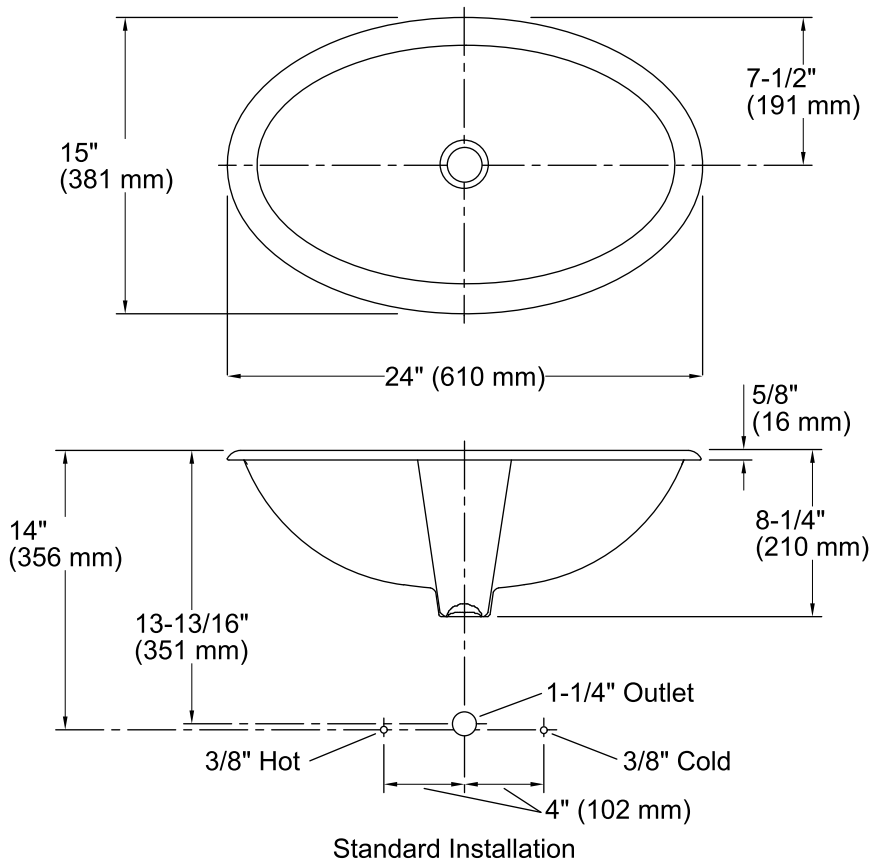

Imperial Blue™ Vintage®

Drop-in Bathroom Sink

K-14272-VB

Features

- Vitreous china.
- Drop-in.
- Oval basin.
- With overflow.
- No faucet holes; requires wall- or counter-mount faucet.
- KOHLER Artist Editions designs.
- Imperial Blue design.
- 24" (610 mm) x 15" (381 mm)

For the most current Specification Sheet, go to www.kohler.com.

3-7-2017 05:42

THE BOLD LOOK
OF **KOHLER**®

Technical Information

All product dimensions are nominal.

Bowl configuration:	Single
Installation:	Drop-In
Bowl area (Only)	Length: 21" (533 mm) Width: 12" (305 mm) Water depth: 4-7/8" (124 mm)
Drain hole:	1-3/4" (44 mm)
Template:	110359-7, required, included

Notes

Install this product according to the installation instructions.

4-5/8" (117 mm) minimum faucet spout length needed to reach over rim into basin.

NOTICE: Countertop manufacturer or cutter must use the cut-out template provided with the product, or a current one provided by Kohler Co. (call 1-800-4-KOHLER). Kohler Co. is not responsible for cutout errors when the incorrect cutout template is used.