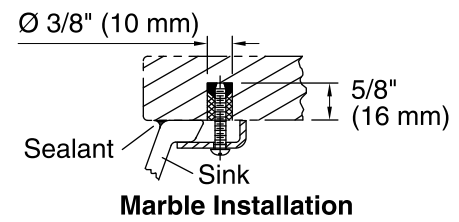

| | | |
|--|----|---------|
|  | G9 | Sandbar |
|--|----|---------|

Technical Information

All product dimensions are nominal.

| | |
|---------------------|---|
| Bowl configuration: | Single |
| Installation: | Under-mount |
| Bowl area (Only) | Length: 17" (432 mm) Width: 14" (356 mm) Water depth: 6-3/8" (162 mm) |
| Drain hole: | 1-3/4" (44 mm) |
| Template: | 1151011-7, required, included |