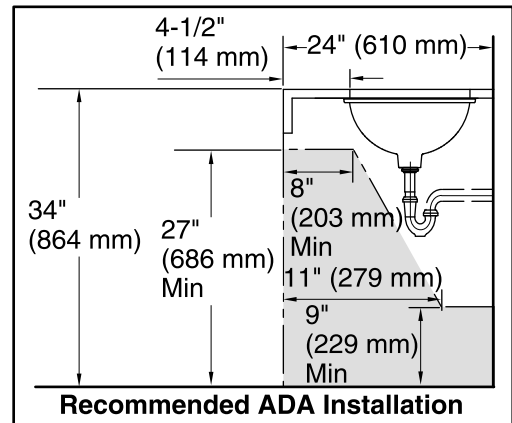

| | | |
|--|----|---------|
|  | G9 | Sandbar |
|--|----|---------|

Technical Information

All product dimensions are nominal.

| | |
|---------------------|---|
| Bowl configuration: | Single |
| Installation: | Under-mount |
| Bowl area (Only) | Length: 17" (432 mm) Width: 14" (356 mm) Water depth: 6-3/8" (162 mm) |
| Drain hole: | 1-3/4" (44 mm) |
| Template: | 1151011-7, required, included |