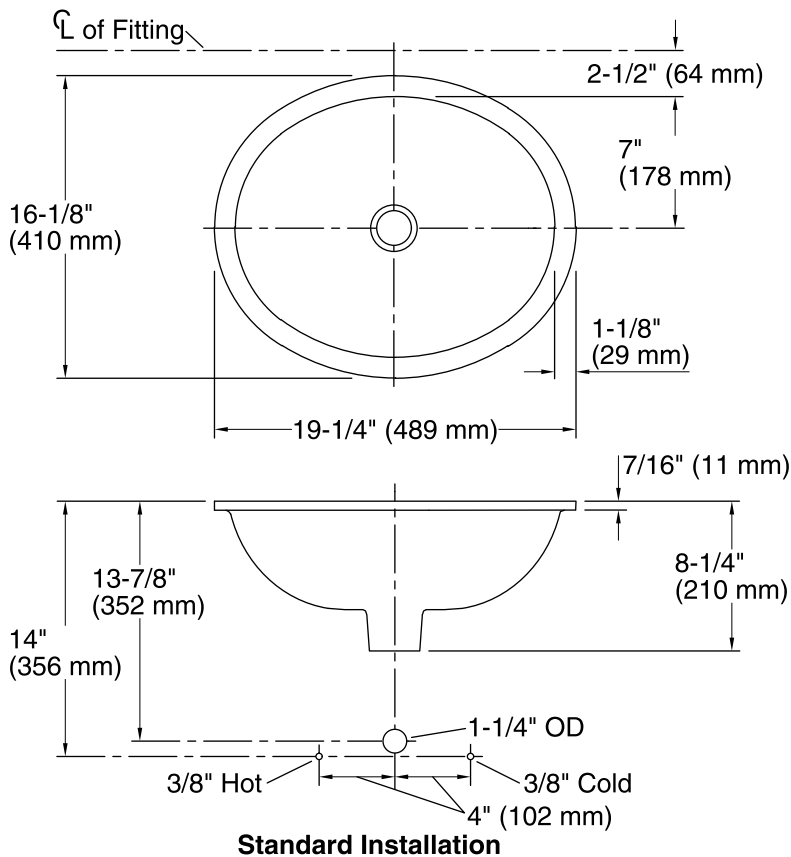

Serpentine Bronze™ Caxton®

Under-mount Bathroom Sink
K-14218-SP

Features

- Vitreous china.
- Under-mount.
- Deep oval basin.
- Without overflow.
- No faucet holes; requires wall- or counter-mount faucet.
- KOHLER Artist Editions designs.
- Serpentine Bronze™ design.
- 17" (432 mm) x 14" (356 mm)

| | | |
|--|----|---------|
|  | G9 | Sandbar |
|--|----|---------|

Technical Information

All product dimensions are nominal.

| | |
|---------------------|---|
| Bowl configuration: | Single |
| Installation: | Under-mount |
| Bowl area (Only) | Length: 17" (432 mm) Width: 14" (356 mm) Water depth: 6-3/8" (162 mm) |
| Drain hole: | 1-3/4" (44 mm) |
| Template: | 1151011-7, required, included |