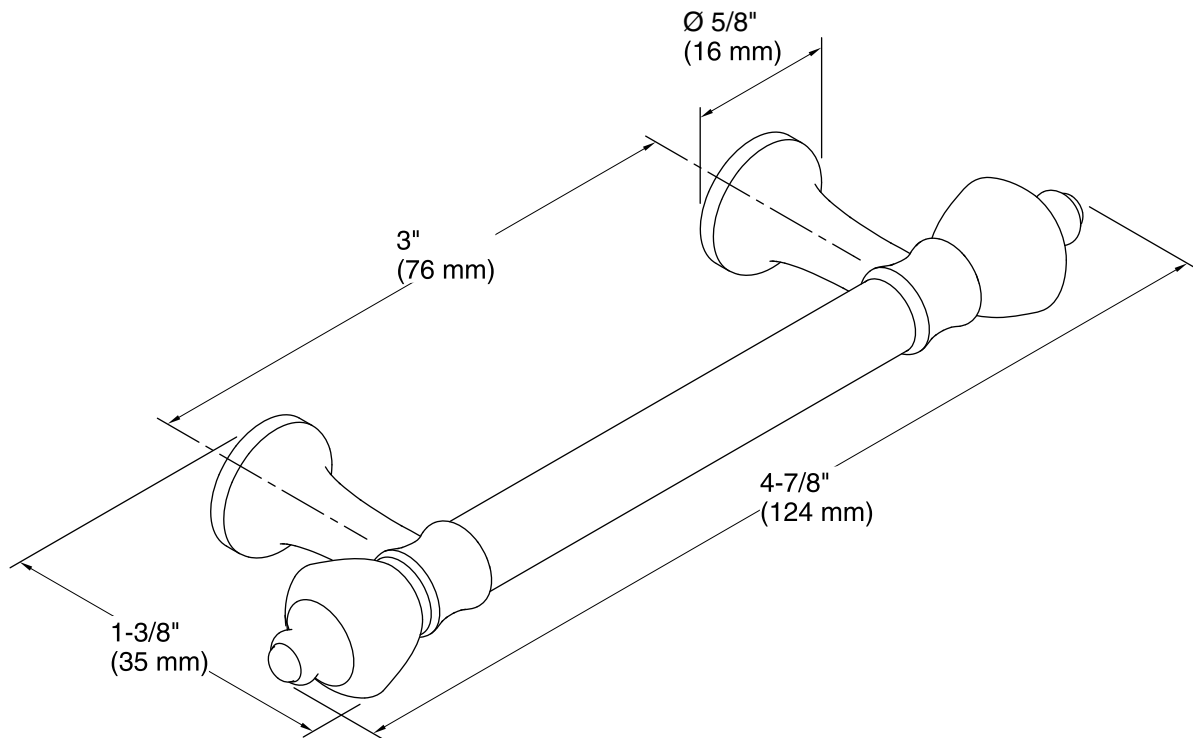

## Features

- KOHLER finishes resist corrosion and tarnish.
- 3" (76 mm) center-to-center.
- Coordinates with other products in the Kelston collection.
- 4-7/8" (124 mm) x 1-3/8" (35mm) x 5/8" (16 mm)

## Technical Information

All product dimensions are nominal.