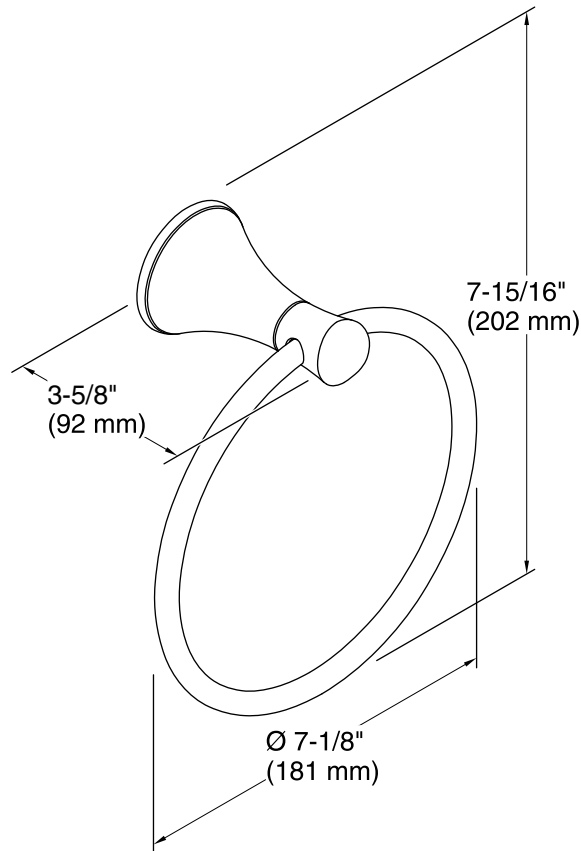

Technical Information

All product dimensions are nominal.

Notes

Install this product according to the installation guide.

CAUTION: Risk of personal injury. Do not install this product in any area where it is likely to be used inadvertently as a grab bar or support bar. This product is not designed or intended for use as a grab bar or support bar.