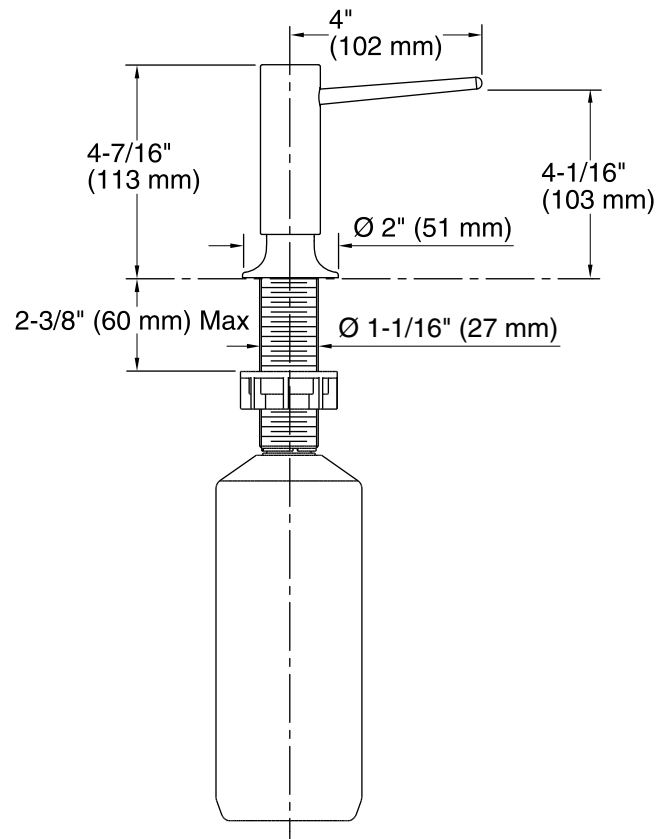

Features

- Brass construction.
- Intended for kitchen sink and bathroom lavatory installations.
- Refillable from above the counter.
- 16 fluid ounce (.5 L) capacity.

Codes/Standards

None Applicable

KOHLER® One-Year Limited Warranty

Technical Information

All product dimensions are nominal.

Notes

Install this product according to the installation guide.