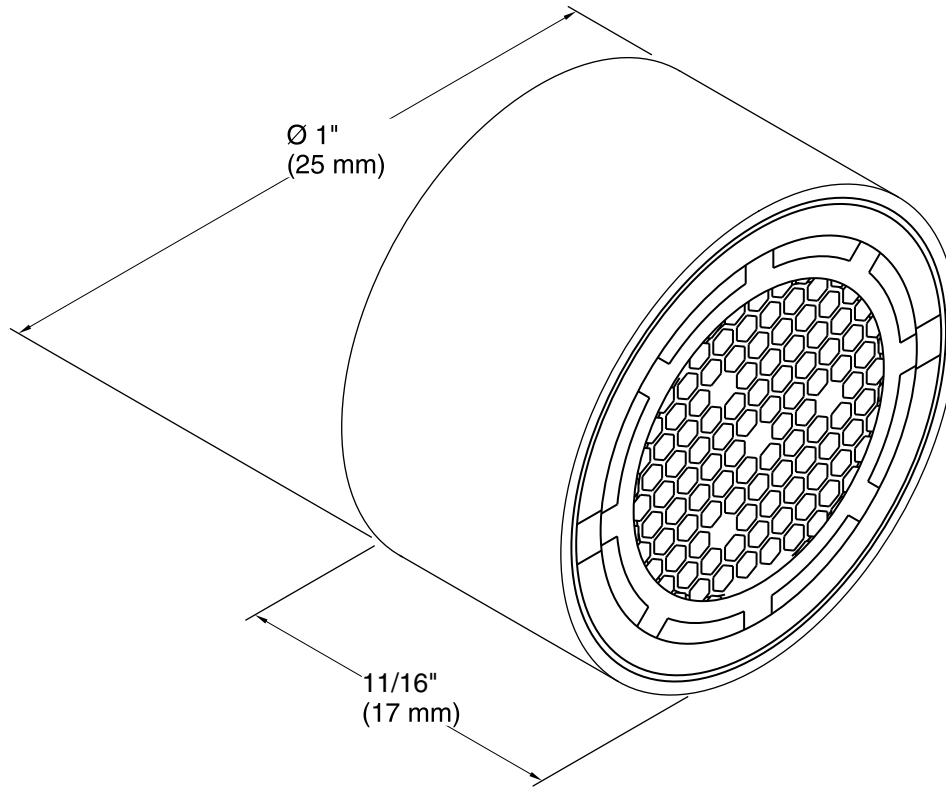

### Features

- Kohler plumbing products mean beautiful form as much as reliable function
- 55/64" female
- 1.0-gpm vandal-resistant, pressure-compensating spray (non-aerated)
- GPM = Volumetric flow rate in gallons per minute

### Technical Information

All product dimensions are nominal.