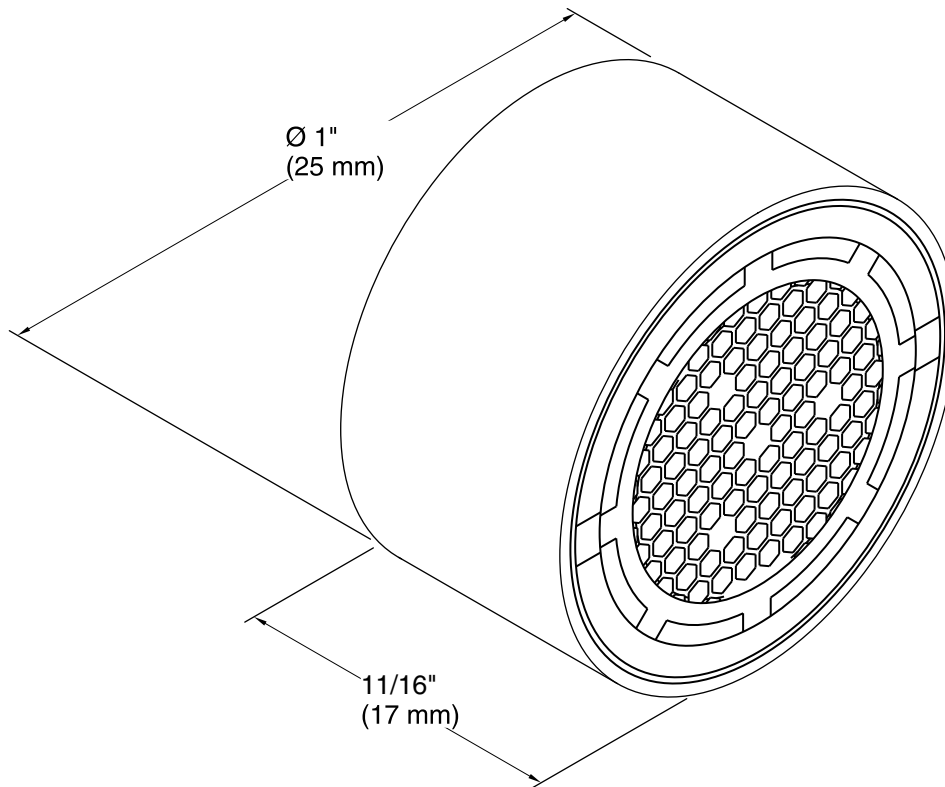

5/8" Female Aerator  
**K-18034**

**Features**

- 5/8-inch female.
- 2.2 gpm non-aerated pressure-compensating laminar spray.
- Vandal-resistant.
- Polished Chrome finish.
- Pack of six.
- 11/16" (17 mm) x 1" (25 mm)

### Technical Information

All product dimensions are nominal.