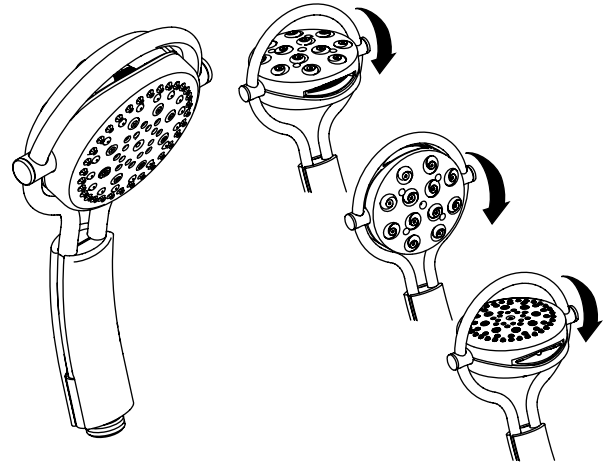

Features

- *Flipstream Technology™*
- *Four unique, experiential spray patterns: Koverage™ Kotton™ Komotion™ Kurrent™*
- *Sleek contemporary design*
- *Adjustable angle for various user heights*
- *2.5 gallon (9.5 L) per minute flow rate*

Codes/Standards Applicable

Specified model meets or exceeds the following:

- *ASME A112.18.1/CSA B125.1*

**FOUR-FUNCTION HANDSHOWER
K-17494**

Colors/Finishes

- CP: Polished Chrome

Accessories

- CP: Polished Chrome

Specified Model

Model	Description	Colors/Finishes
K-17494	Four-function handshower	<input type="checkbox"/> CP
Required Accessories		
K-8593	72" (182.9 cm) metal shower hose OR	U
K-9514	60" (152.4 cm) metal shower hose	

Product Specification

FFour-function handshower shall feature a sleek contemporary design with Flipstream Technology. Handshower shall have four unique, experiential spray patterns: Koverage, Kotton, Komotion, and Kurrent. Handshower shall have adjustable angle for various user heights. Handshower shall be available with a 2.5 gallon (9.5 L) per minute flow rate. Four-function handshower shall be Kohler Model K-17494-_____.