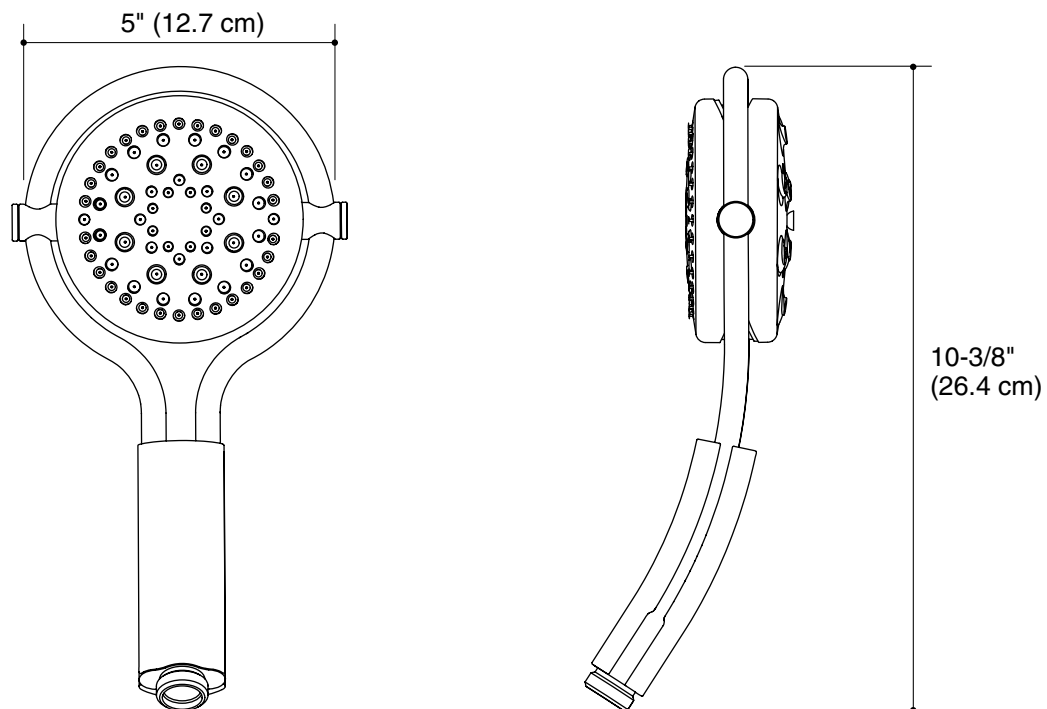

FLIPSIDE™ 03

Installation Notes

Install this product according to the installation guide.

Plumbing codes require an atmospheric vacuum breaker (such as Kohler Model K-9660) be installed in-line with handshowers. Please consult with local plumbing officials.

Product Diagram