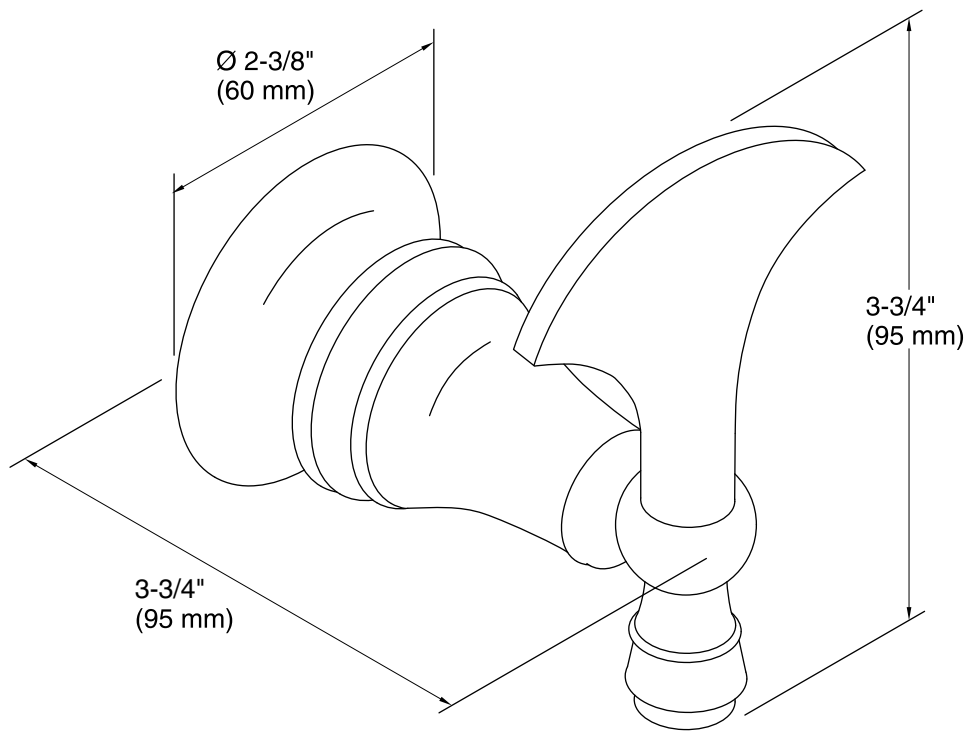

### Features

- KOHLER finishes resist corrosion and tarnish.
- Holds items securely.
- Coordinates with other products in the Revival collection.
- 3-3/4" (95 mm) x 2-3/8" (60 mm) x 3-3/4" (95 mm)

### Components

Additional included component/s: Installation hardware.

### Technical Information

All product dimensions are nominal.