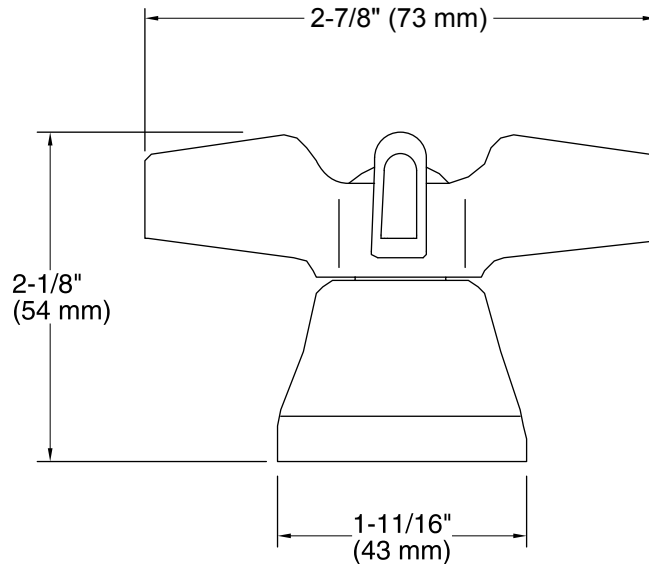

Available Color/Finishes

Color tiles intended for reference only.

Color Code Description

■ CP Polished Chrome

Technical Information

All product dimensions are nominal.

Notes

Install this product according to the installation guide.