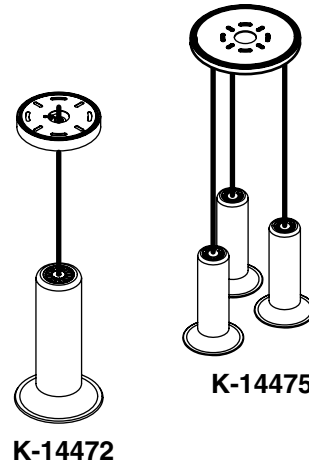

Features

- Metal construction
- Includes installation hardware
- Complements Purist® Suite
- For ceiling-mount installation
- Maximum 60-W T10 bulb(s) (not supplied) required

Codes/Standards Applicable

Specified model meets or exceeds the following:

- UL 1598
- CSA C22.2 No. 250.0

PENDANT LIGHT K-14472 ALSO K-14475

Colors/Finishes

- CP: Polished Chrome
- Other: Refer to Price Book for additional colors/finishes

Specified Model

Model	Description	Colors/Finishes	
K-14472	Pendant light – single bulb	☐ CP	☐ Other _____
K-14475	Pendant light – triple bulb	☐ CP	☐ Other _____

Product Specification

The pendant light shall be made of metal construction. Product shall include installation hardware. Product shall require a maximum 60-W T10 bulb(s) (not supplied). Product shall be for ceiling-mount installation. Product shall complement the Purist Suite. Pendant light shall be Kohler Model K-____-____.