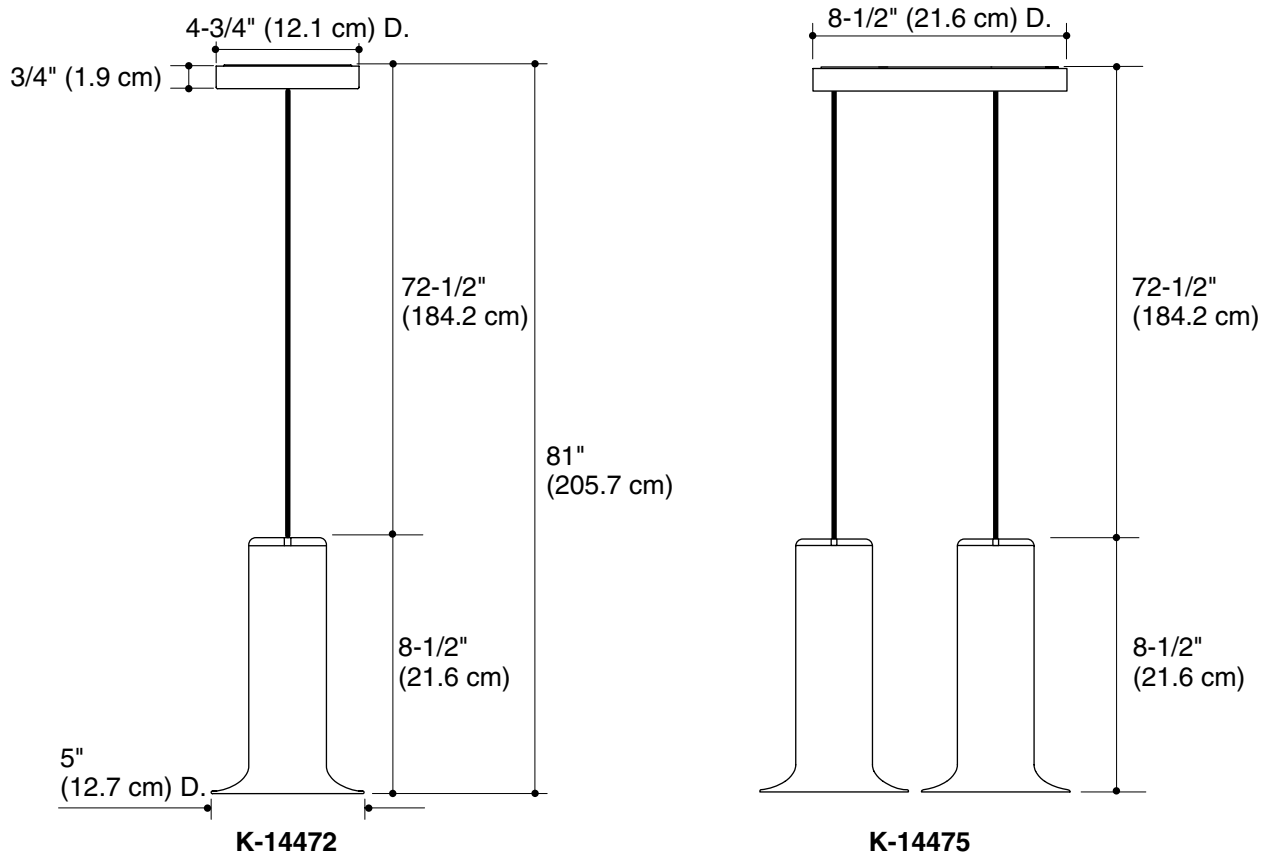

PURIST®

Installation Notes

Install this product according to the installation guide.

Product Diagram