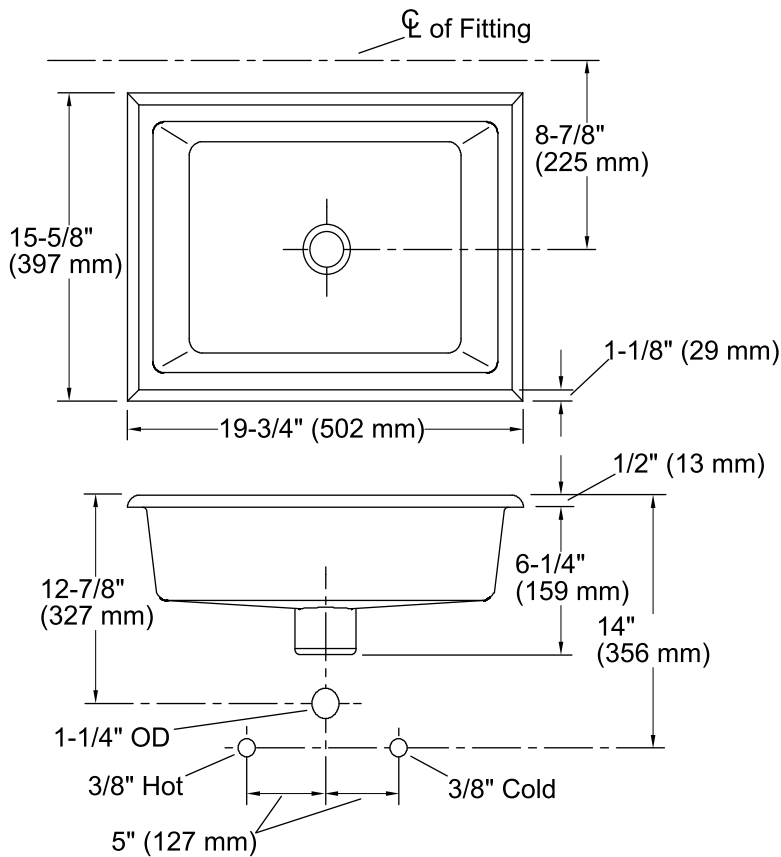

Imperial Blue™ Kathryn®

Under-mount Bathroom Sink
K-14275-VB

Features

- Vitreous china.
- Under-mount.
- Rectangular basin.
- Without overflow.
- No faucet holes; requires wall- or counter-mount faucet.
- KOHLER Artist Editions designs.
- Imperial Blue™ design.
- 17" (432 mm) x 13" (330 mm)

Available Color/Finishes

Color tiles intended for reference only.

Color	Code	Description
-------	------	-------------

	0	White
--	---	-------

Technical Information

All product dimensions are nominal.

Bowl configuration:	Single
Installation:	Under-mount
Bowl area (Only)	Length: 17" (432 mm) Width: 13" (330 mm) Water depth: 4-1/2" (114 mm)
Drain hole:	1-3/4" (44 mm)
Template:	1006809-7, required, not included