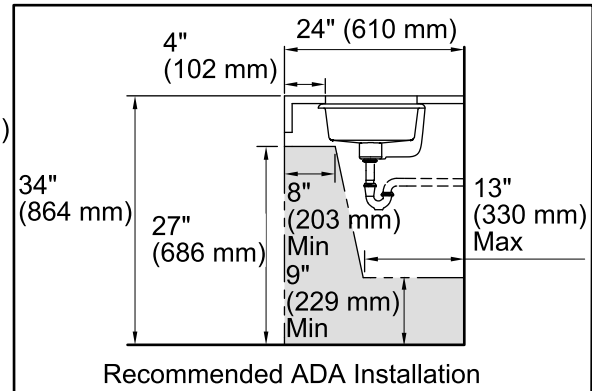

Imperial Blue™ Kathryn®

Under-mount Bathroom Sink
K-14275-VB

Features

- Vitreous china.
- Under-mount.
- Rectangular basin.
- Without overflow.
- No faucet holes; requires wall- or counter-mount faucet.
- KOHLER Artist Editions designs.
- Imperial Blue™ design.
- 17" (432 mm) x 13" (330 mm)

Components

Product includes:
1193643 Basin Clamps

ADA CSA B651

Codes/Standards

ASME A112.19.2/CSA B45.1
ADA
ICC/ANSI A117.1
CSA B651

KOHLER® One-Year Limited Warranty

See website for detailed warranty information.

Available Color/Finishes

Color tiles intended for reference only.

Color	Code	Description
-------	------	-------------

	0	White
--	---	-------

Technical Information

All product dimensions are nominal.

Bowl configuration:	Single
Installation:	Under-mount
Bowl area (Only)	Length: 17" (432 mm) Width: 13" (330 mm) Water depth: 4-1/2" (114 mm)
Drain hole:	1-3/4" (44 mm)
Template:	1006809-7, required, not included