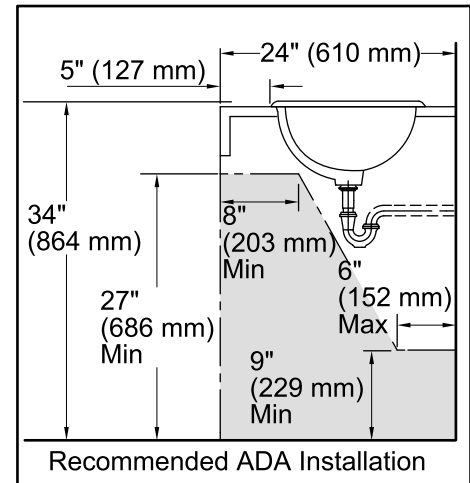

Mille Fleurs™ Vintage®

Drop-in Bathroom Sink

K-14272-T9

Features

- Vitreous china.
- Drop-in.
- Oval basin.
- With overflow.
- No faucet holes; requires wall- or counter-mount faucet.
- KOHLER Artist Editions designs.
- Mille Fleurs design.
- 24" (610 mm) x 15" (381 mm)

Recommended Accessories

K-8998 P-Trap

Components

Additional included component/s: Adjustable linkage.

ADA

Codes/Standards

ASME A112.19.2/CSA B45.1

ADA

ICC/ANSI A117.1

KOHLER® One-Year Limited Warranty

See website for detailed warranty information.

Technical Information

All product dimensions are nominal.

Bowl configuration:	Single
Installation:	Drop-In
Bowl area (Only)	Length: 21" (533 mm) Width: 12" (305 mm) Water depth: 4-7/8" (124 mm)
Drain hole:	1-3/4" (44 mm)
Template:	110359-7, required, included

Notes

Install this product according to the installation instructions.

4-5/8" (117 mm) minimum faucet spout length needed to reach over rim into basin.

NOTICE: Countertop manufacturer or cutter must use the cut-out template provided with the product, or a current one provided by Kohler Co. (call 1-800-4-KOHLER). Kohler Co. is not responsible for cutout errors when the incorrect cutout template is used.