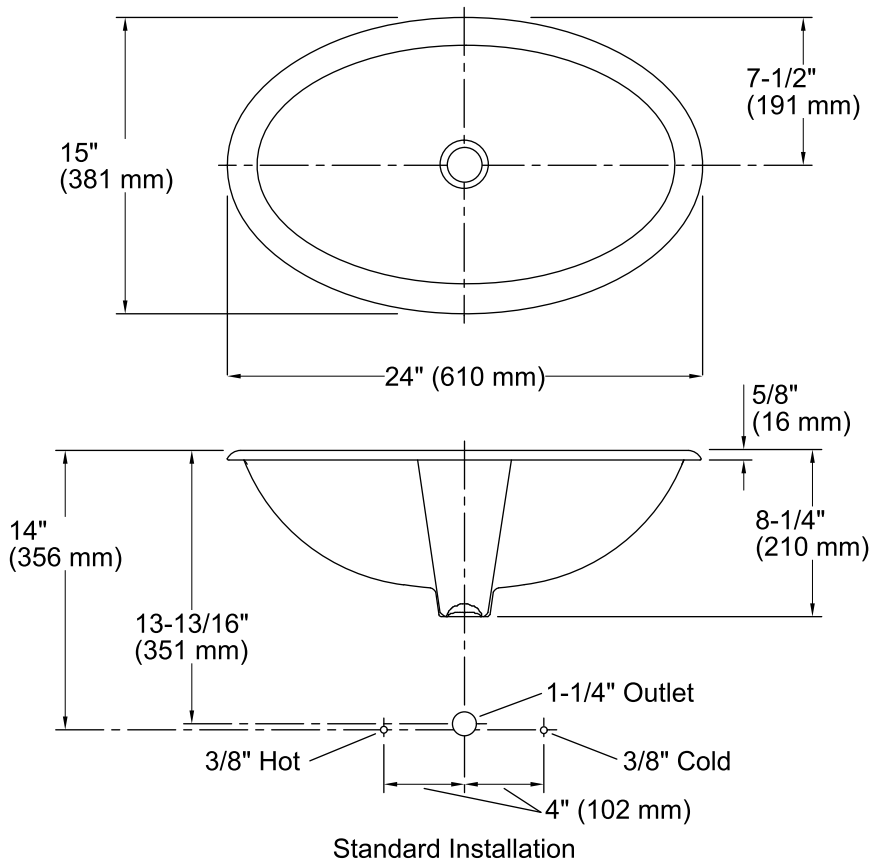

Mille Fleurs™ Vintage®

Drop-in Bathroom Sink

K-14272-T9

Features

- Vitreous china.
- Drop-in.
- Oval basin.
- With overflow.
- No faucet holes; requires wall- or counter-mount faucet.
- KOHLER Artist Editions designs.
- Mille Fleurs design.
- 24" (610 mm) x 15" (381 mm)

Recommended Accessories

K-8998 P-Trap

Components

Additional included component/s: Adjustable linkage.

ADA

Codes/Standards

ASME A112.19.2/CSA B45.1

ADA

ICC/ANSI A117.1

KOHLER® One-Year Limited Warranty

See website for detailed warranty information.

Technical Information

All product dimensions are nominal.

Bowl configuration:	Single
Installation:	Drop-In
Bowl area (Only)	Length: 21" (533 mm) Width: 12" (305 mm) Water depth: 4-7/8" (124 mm)
Drain hole:	1-3/4" (44 mm)
Template:	110359-7, required, included

Notes

Install this product according to the installation instructions.

4-5/8" (117 mm) minimum faucet spout length needed to reach over rim into basin.

NOTICE: Countertop manufacturer or cutter must use the cut-out template provided with the product, or a current one provided by Kohler Co. (call 1-800-4-KOHLER). Kohler Co. is not responsible for cutout errors when the incorrect cutout template is used.