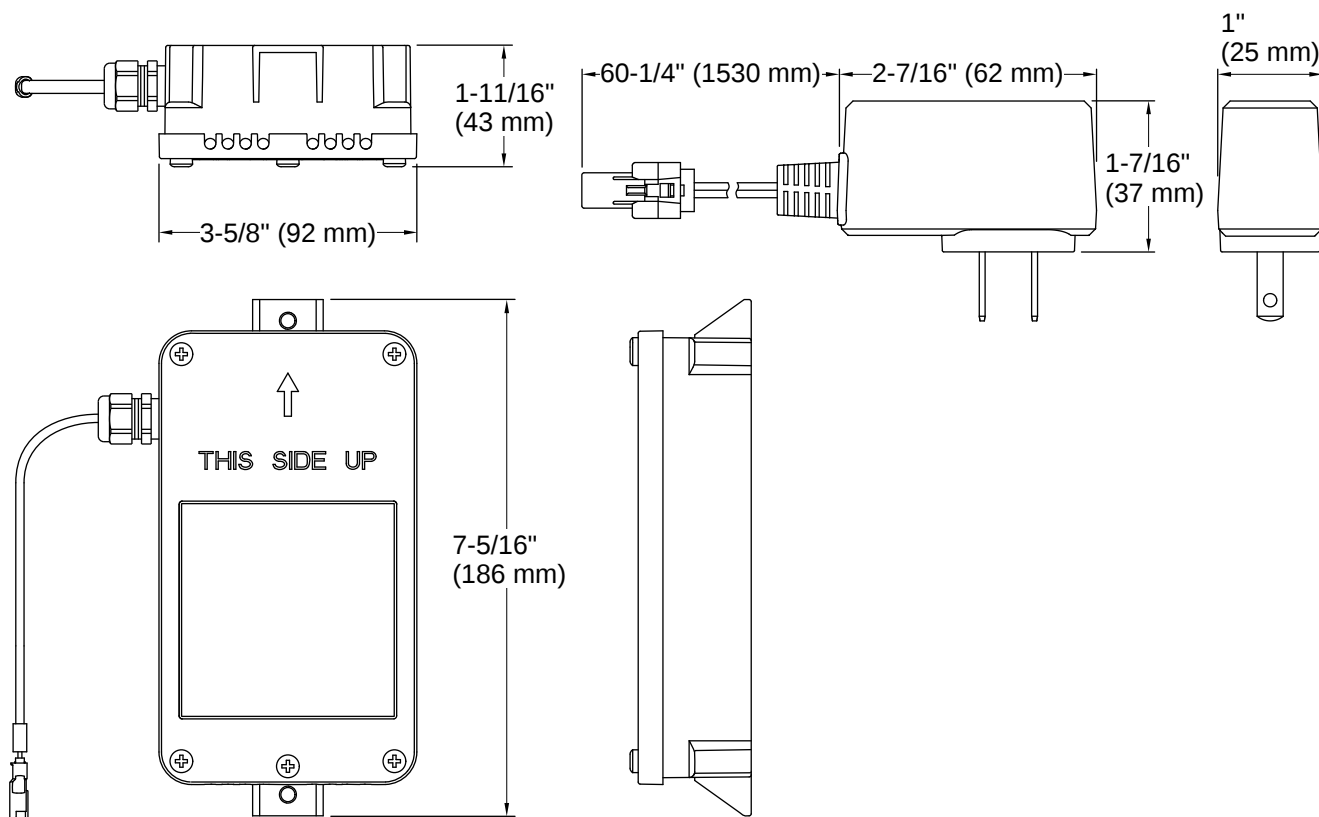

See website for detailed warranty information.

KOHLER® One-Year Limited Warranty

Installation

- Designed for portable or permanent hardwire installations
- Supplied with 60" (1524 mm) power cord for easy 120-volt installation
- Rugged ABS construction