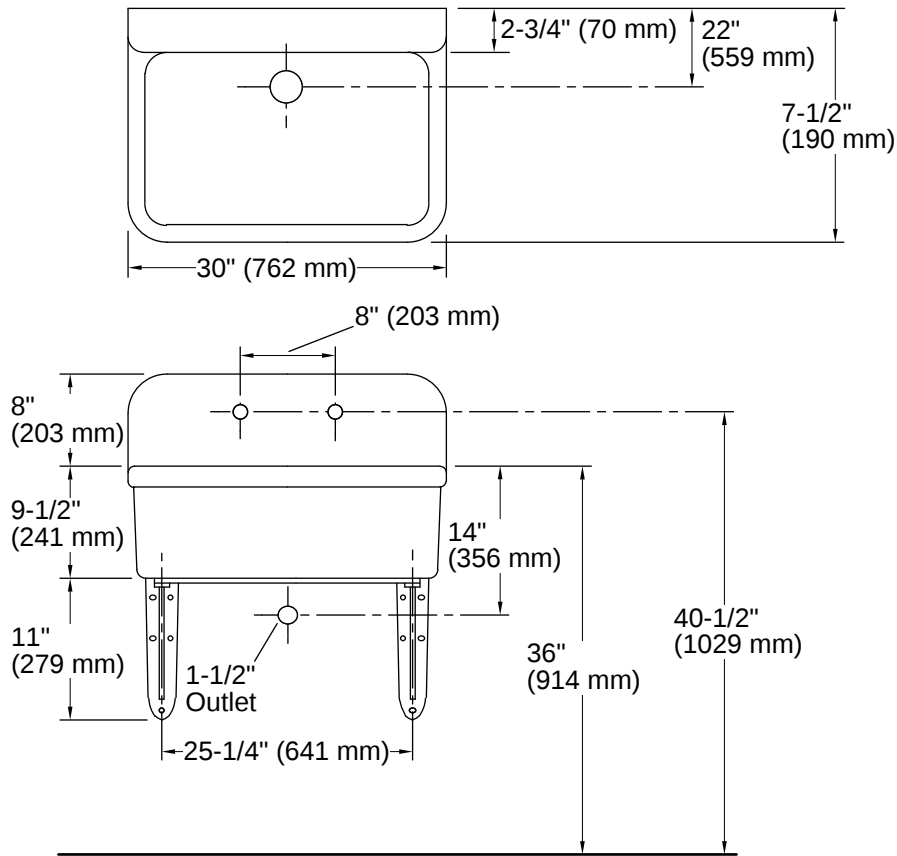

Gilford™ | K-12787

30" x 22" bracket-mount scrub-up/plaster sink with 8" widespread faucet holes

Features

- Single rectangular basin
- 8" (203 mm) widespread faucet holes
- 30" (762 mm) x 22" (559 mm) x 8-5/8" (219 mm)
- Sink drain with strainer sold separately

Available Colors/Finishes

Color tiles intended for reference only.

- 0 White

Codes/Standards

ASME A112.19.2/CSA B45.1

Technical Information

Number of Deck Holes:	2
Faucet Hole(s) Size:	1-3/8" (35 mm)
Center(s):	8" (203 mm)
Drain Hole Diameter:	2-1/4" (57 mm)
Basin Configuration:	Single Bowl
Basin Length:	28" (711 mm)
Basin Width:	18" (457 mm)
Basin Depth:	9-7/16" (240 mm)

Installation

- Wall-mount
- Requires K-1814-P (sold separately) and service part 63002 (included) for installation

Installation Notes

Install this product according to the installation instructions.

Product dimensions are nominal and may vary per ASME A112.19.2 tolerances.