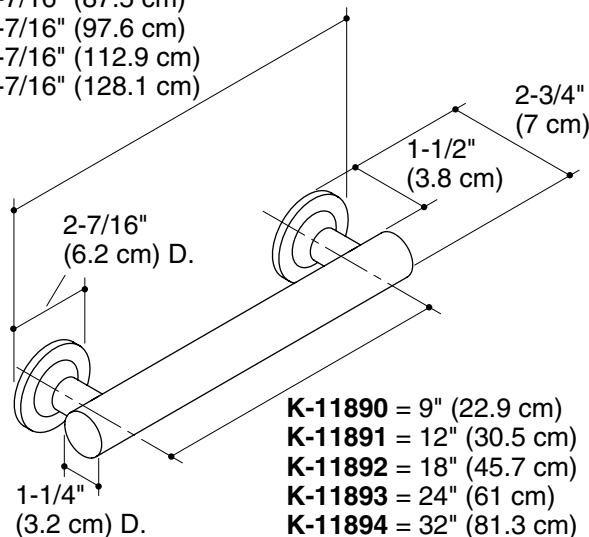

### Product Information

Applicable product:	
9" (22.9 cm) grab bar	K-11890
12" (30.5 cm) grab bar	K-11891
18" (45.7 cm) grab bar	K-11892
24" (61 cm) grab bar	K-11893
32" (81.3 cm) grab bar	K-11894
36" (91.4 cm) grab bar	K-11895
42" (106.7 cm) grab bar	K-11896
48" (121.9 cm) grab bar	K-11897
<p><b>With the exception of the 9" (22.9 cm) grab bar</b>, these products will comply with the Americans with Disabilities Act (the "Act") when installed per the following Accessibility Guidelines of the Act (Section 604 Water Closets/Toilet Compartments); Section 607 (Bathtubs); Section 608 (Shower Compartments); and/or Section 609 (Grab Bars).</p>	

Install this product according to the installation guide.

- K-11890 = 11-7/16" (29.1 cm)
- K-11891 = 14-7/16" (36.7 cm)
- K-11892 = 20-7/16" (51.9 cm)
- K-11893 = 26-7/16" (67.2 cm)
- K-11894 = 34-7/16" (87.5 cm)
- K-11895 = 38-7/16" (97.6 cm)
- K-11896 = 44-7/16" (112.9 cm)
- K-11897 = 50-7/16" (128.1 cm)

- K-11890 = 9" (22.9 cm)
- K-11891 = 12" (30.5 cm)
- K-11892 = 18" (45.7 cm)
- K-11893 = 24" (61 cm)
- K-11894 = 32" (81.3 cm)
- K-11895 = 36" (91.4 cm)
- K-11896 = 42" (106.7 cm)
- K-11897 = 48" (121.9 cm)