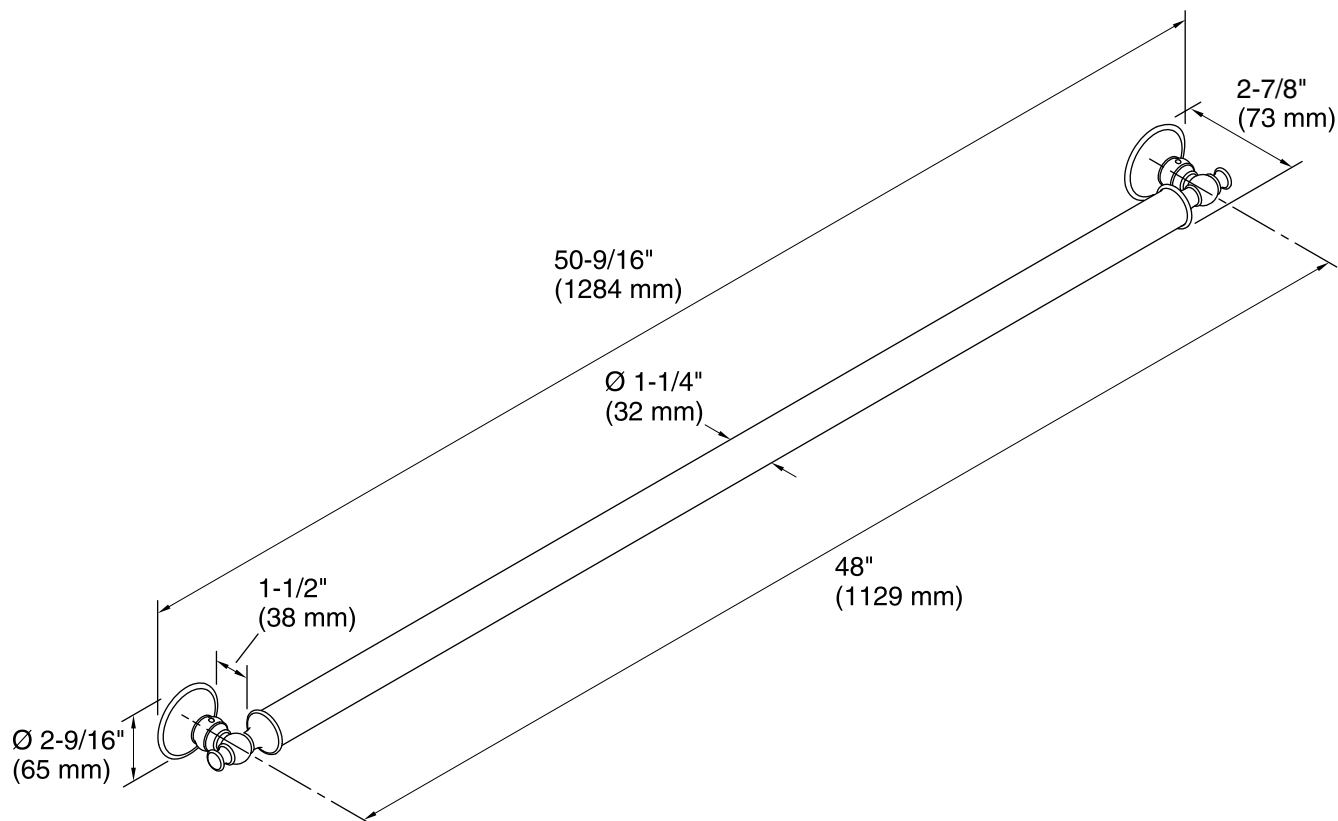

Features

- KOHLER finishes resist corrosion and tarnish.
- 48- inch bar.
- Wide 1-1/4- inch handle for a comfortable grip.
- Traditional styling matches any decor.
- 50-9/16" (1284 mm) x 2-7/8" (73 mm) x 2-9/16" (65 mm)

Technical Information

All product dimensions are nominal.

Notes

Measure your actual product for roughing-in details.

WARNING: Risk of personal injury. The wall plates on the grab bar must be mounted to a brace between the wall studs. This will ensure that the weight of the user is adequately supported.