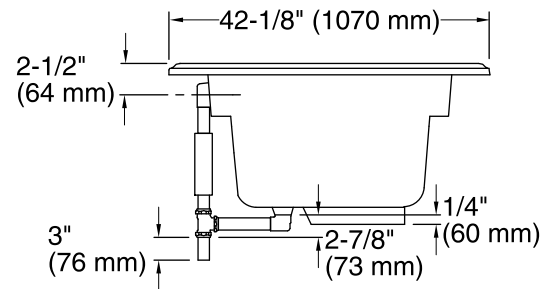

For the most current Specification Sheet, go to [www.kohler.com](http://www.kohler.com).

3-7-2017 04:51

THE BOLD LOOK  
OF **KOHLER**®

Pump/Control Access  
20" (508 mm) W x 15" (381 mm) H Min

No change in measurements if connected with drain illustrated. (K-11677)

### Technical Information

All product dimensions are nominal.

Installation: Drop-in  
 Drain location: Center  
 Basin area, bottom: 53" x 26" (1346 mm x 660 mm)  
 Basin area, top: 65" x 34" (1651 mm x 864 mm)  
 Weight: 74 lbs (33.6 kg)  
 Minimum floor load: 36 lbs/ft<sup>2</sup> (175.8 kg/m<sup>2</sup>)  
 Water depth: 15" (381 mm)  
 Water capacity: 78 gal (295.3 L)  
 Template: Drop-in, 114861-7, required, included  
 Electrical component rating: Pump: 120 V, 7.5 A, 60 Hz  
 Pump speed: Single