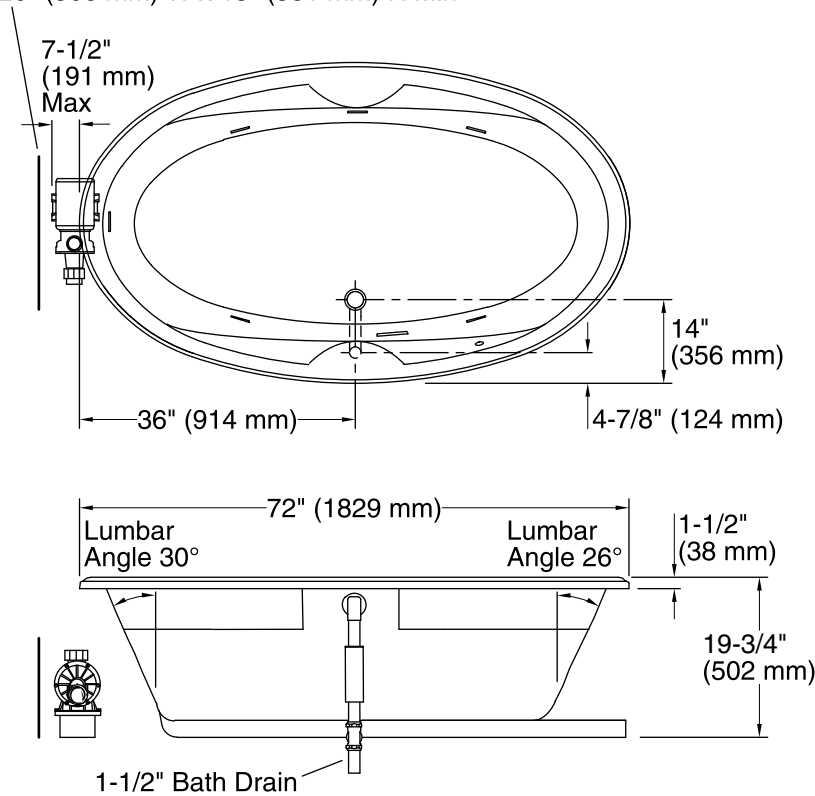

### Features

- Center drain.
- Integral lumbar support and armrests for comfort.
- 72" (1829 mm) x 42-1/8" (1070 mm) x 19-3/4" (502 mm)

For the most current Specification Sheet, go to [www.kohler.com](http://www.kohler.com).

3-7-2017 04:51

THE BOLD LOOK  
OF **KOHLER**®

Pump/Control Access  
20" (508 mm) W x 15" (381 mm) H Min

No change in measurements if connected with drain illustrated. (K-11677)

### Technical Information

All product dimensions are nominal.

Installation: Drop-in  
 Drain location: Center  
 Basin area, bottom: 53" x 26" (1346 mm x 660 mm)  
 Basin area, top: 65" x 34" (1651 mm x 864 mm)  
 Weight: 74 lbs (33.6 kg)  
 Minimum floor load: 36 lbs/ft<sup>2</sup> (175.8 kg/m<sup>2</sup>)  
 Water depth: 15" (381 mm)  
 Water capacity: 78 gal (295.3 L)  
 Template: Drop-in, 114861-7, required, included  
 Electrical component rating: Pump: 120 V, 7.5 A, 60 Hz  
 Pump speed: Single