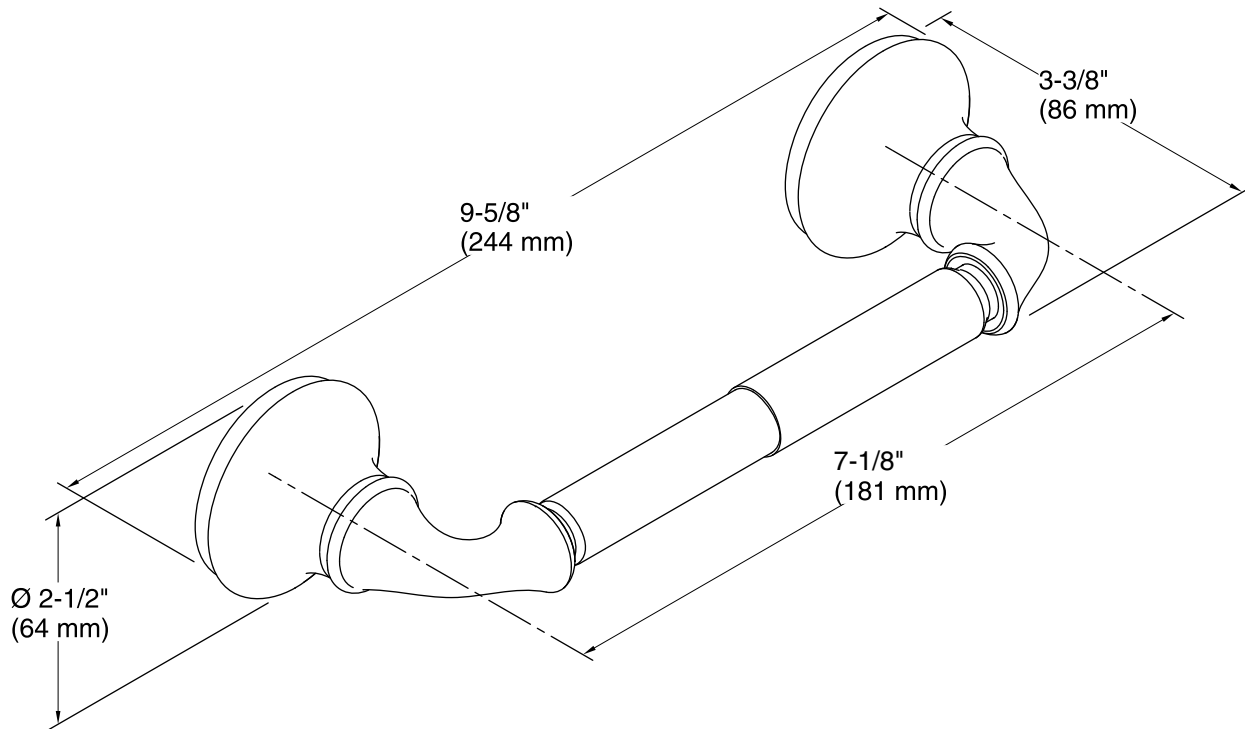

## Features

- KOHLER finishes resist corrosion and tarnish.
- Double-post.
- Coordinates with other products in the Forté collection.
- 9-5/8" (244 mm) x 3-3/8" (86 mm) x 2-1/2" (64 mm)

## Technical Information

All product dimensions are nominal.