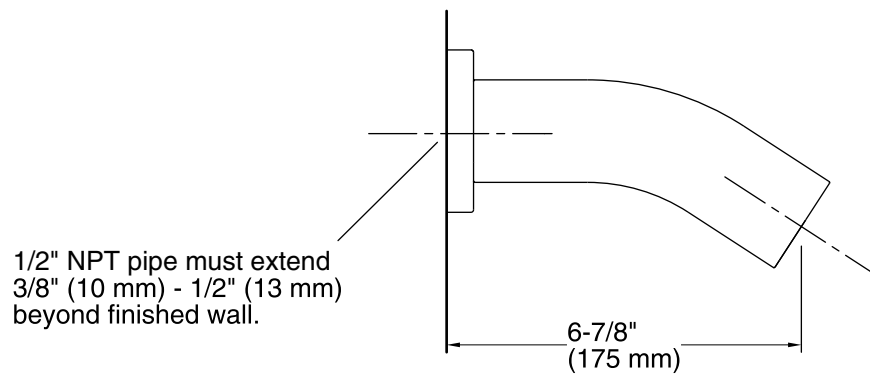

Technical Information

All product dimensions are nominal.

Notes

Install this product according to the installation guide.