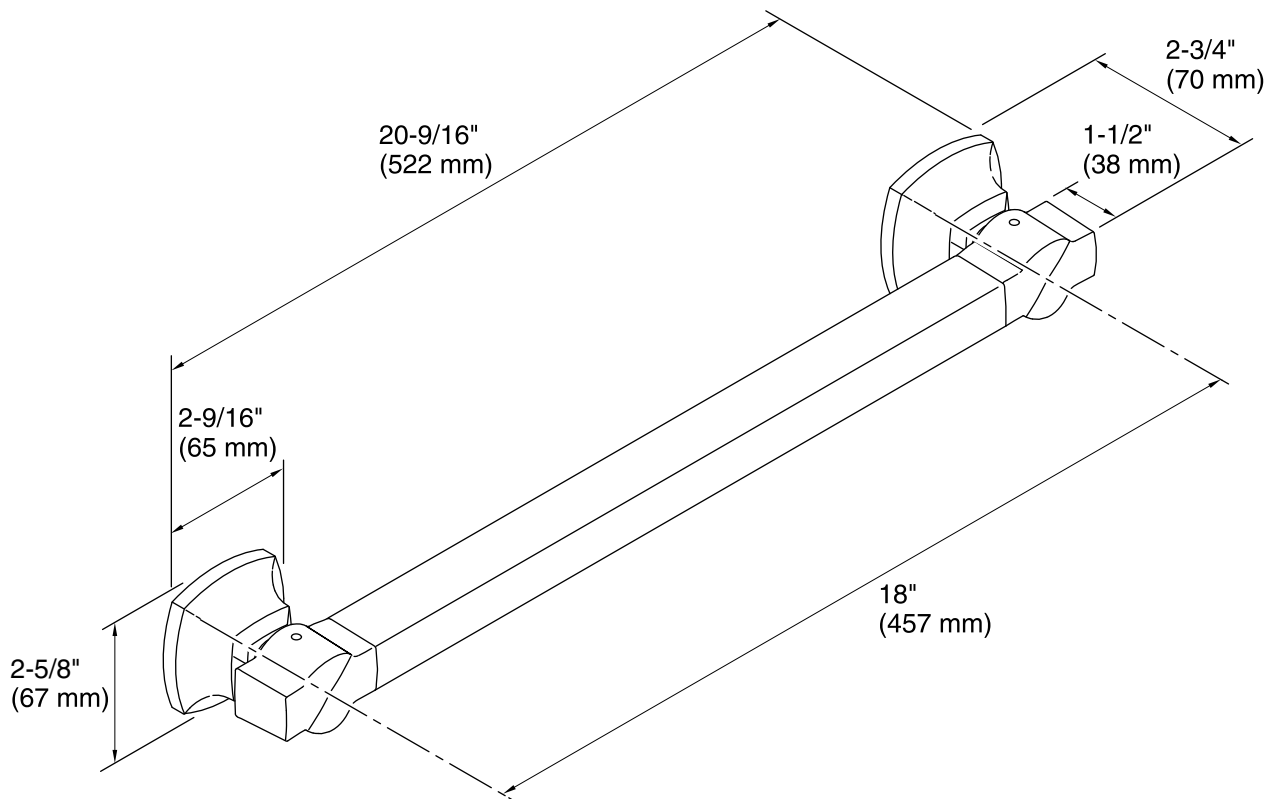

### Features

- KOHLER finishes resist corrosion and tarnish.
- 18- inch bar.
- Traditional styling matches any decor.
- Coordinates with other products in the Margaux® collection.
- 20-9/16" (522 mm) x 2-3/4" (70 mm) x 2-5/8" (67 mm)

#### Technical Information

All product dimensions are nominal.