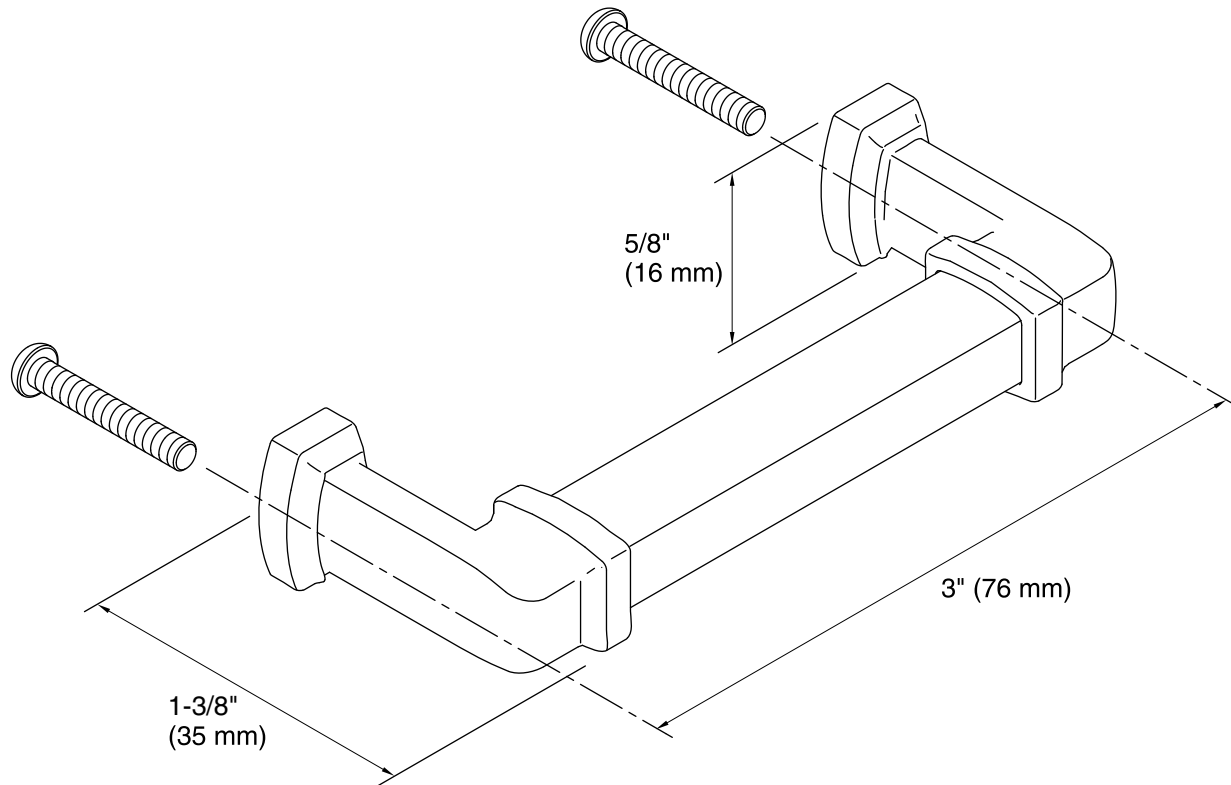

Features

- KOHLER finishes resist corrosion and tarnish.
- 3" (76 mm) center-to-center.
- Coordinates with other products in the Bancroft collection.
- 3" (76 mm) x 1-3/8" (35 mm) x 5/8" (16 mm)

Material

Technical Information

All product dimensions are nominal.

Notes

Install this product in accordance with the installation instructions.