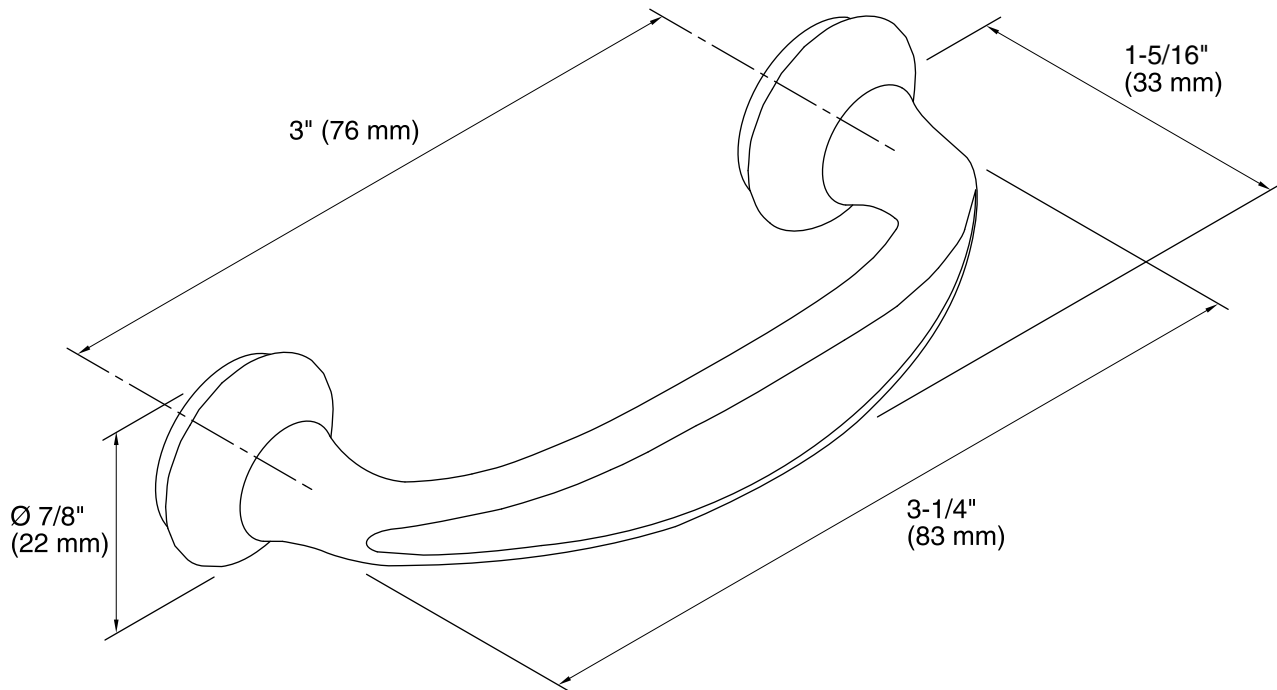

Technical Information

All product dimensions are nominal.

Notes

Install this product according to the installation guide.

CAUTION: Risk of personal injury. Do not install this product in any area where it is likely to be used inadvertently as a grab bar or support bar. This product is not designed or intended for use as a grab bar or support bar.