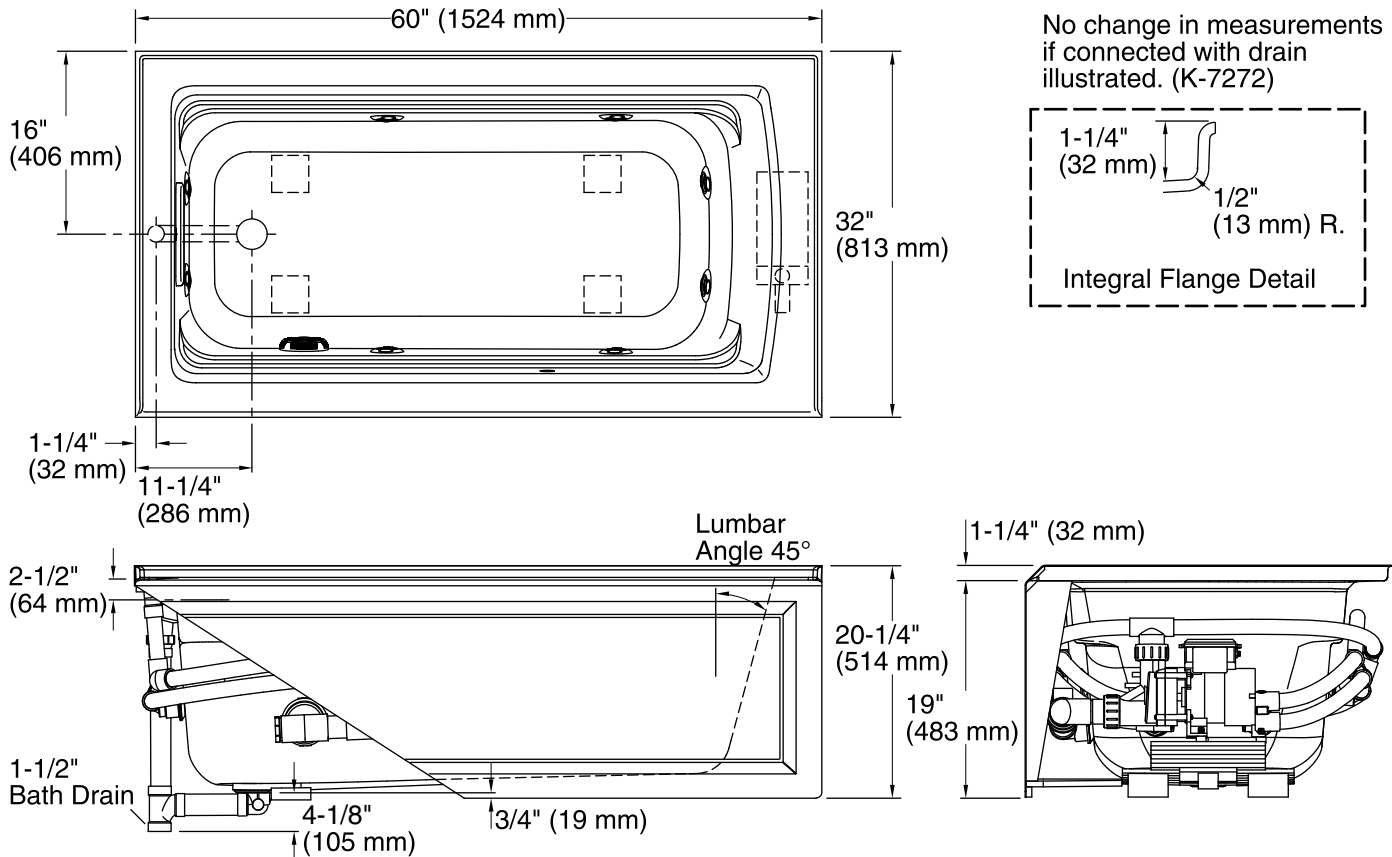

No change in measurements if connected with drain illustrated. (K-7272)