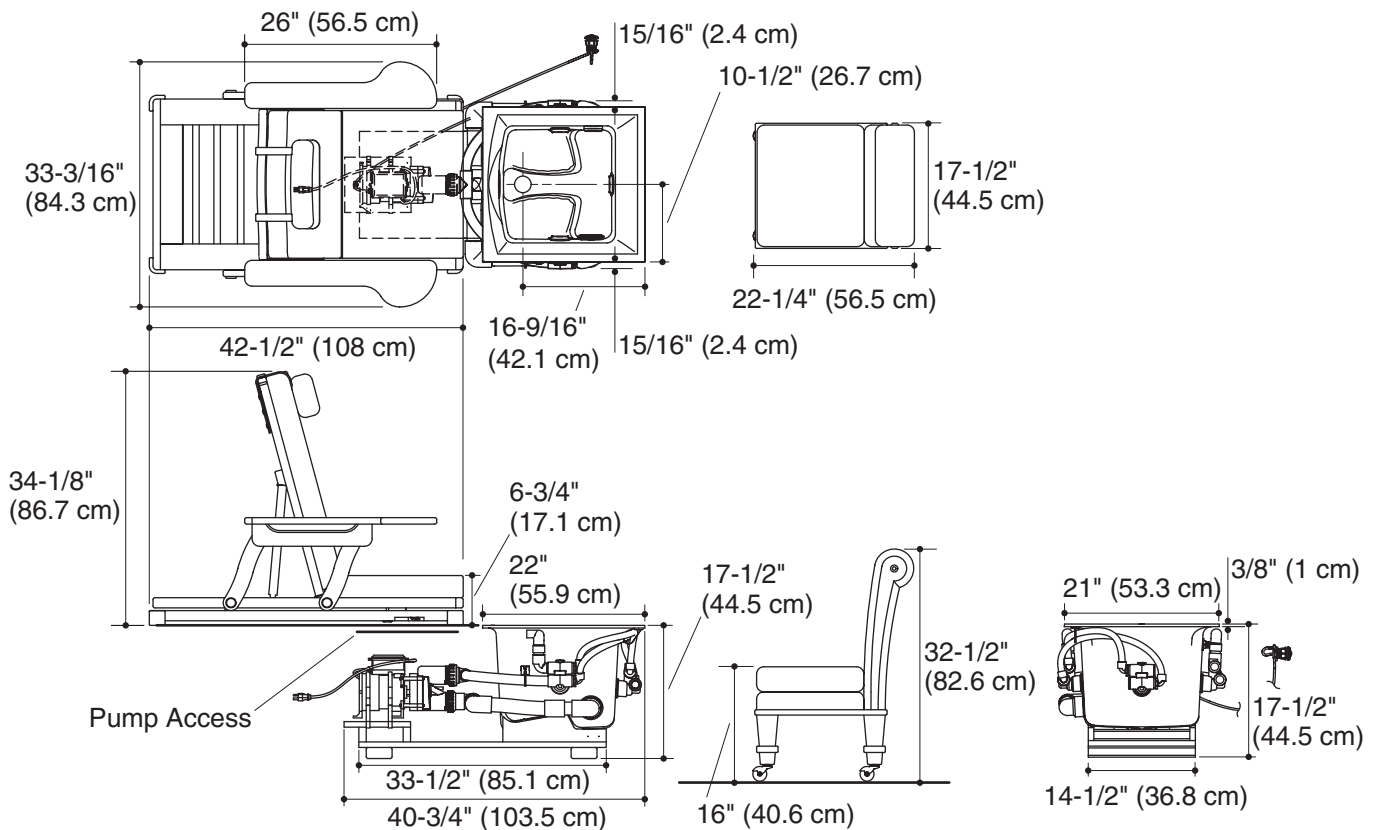

Specified Model

Model	Description	Colors/Finishes
K-163	Pedicure spa	<input type="checkbox"/> 0

Product Specification:

The pedicure spa footbath shall be 22" (55.9 cm) in length, 21" (53.3 cm) in width, and 15" (38.1 cm) in depth. The pedicure spa shall include a teak client chaise lounge and a technician chair with cushions. The teak client chaise lounge shall be 42-1/2" (107.9 cm) in length, 33-3/16" (84.3 cm) in width, and 34-3/8" (87.3 cm) in height. The technician chair shall be 19" (48.3 cm) in length, 17" (43.2 cm) in width, and 32-1/2" (82.6 cm) in height. The pedicure spa shall also include all faucet, handshower, diverter, and drain components. The footbath shall be made of cast iron and include chrome jet trim and fill spout. The footbath shall feature 3 Flexjet™ whirlpool jets and a single speed pump with on/off air switch. Product shall be Kohler Model K-163-0.

Technical Information

Fixture*:	basin area	top area	weight
Footbath	15-1/2" (39.4 cm) x 16" (40.6 cm)	21" (53.3 cm) x 22" (55.9 cm)	195 lbs (88.5 kg)
	water depth	capacity	
To overflow	10-13/16" (27.5 cm)	10 gal (37.9 L)	
	overall dimensions	weight	
Chaise lounge	42-1/2" (108 cm) x 33 3/16" (84.3 cm) x 34-1/8" (86.7 cm)	107 lbs (48.5 kg)	
Technician chair	22-1/4" (56.5) x 17-1/2" (44.5 cm) x 32-1/2" (82.6)	30 lbs (13.6 kg)	

* Approximate measurements for comparison only.

Pump:	Hp	V	Hz	A
1-speed	1/2	120	60	4

Included components:	
Cast iron footbath	NA
Client chaise lounge	NA
Technician chair	NA
Faucet valve	K-300-K
Taboret® faucet trim	K-T8232-4-CP
Handshower	K-8502-CP
Handshower kit	K-8548-CP
Deck-mount transfer valve	K-409-K
Transfer valve trim	K-T9540-7-CP
Drain	K-7213-CP

Product Diagram