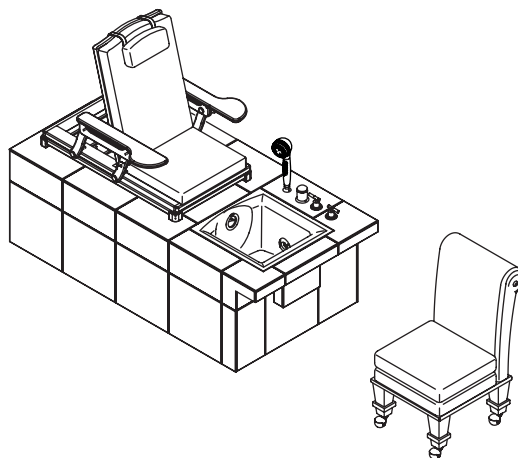

PEDICURE SPA K-163

Features

- KOHLER cast iron footbath
- Footbath includes chrome jet trim and fill spout
- Footbath features 3 Flexjet™ whirlpool jets and a single speed pump with on/off air switch
- Includes teak client chaise lounge and technician chair with cushions
- Includes faucet, handshower, diverter, and drain components

Specified Model

Model	Description	Colors/Finishes
K-163	Pedicure spa	<input type="checkbox"/> 0

Product Specification:

The pedicure spa footbath shall be 22" (55.9 cm) in length, 21" (53.3 cm) in width, and 15" (38.1 cm) in depth. The pedicure spa shall include a teak client chaise lounge and a technician chair with cushions. The teak client chaise lounge shall be 42-1/2" (107.9 cm) in length, 33-3/16" (84.3 cm) in width, and 34-3/8" (87.3 cm) in height. The technician chair shall be 19" (48.3 cm) in length, 17" (43.2 cm) in width, and 32-1/2" (82.6 cm) in height. The pedicure spa shall also include all faucet, handshower, diverter, and drain components. The footbath shall be made of cast iron and include chrome jet trim and fill spout. The footbath shall feature 3 Flexjet™ whirlpool jets and a single speed pump with on/off air switch. Product shall be Kohler Model K-163-0.

Technical Information

Fixture*:	basin area	top area	weight
Footbath	15-1/2" (39.4 cm) x 16" (40.6 cm)	21" (53.3 cm) x 22" (55.9 cm)	195 lbs (88.5 kg)
	water depth	capacity	
To overflow	10-13/16" (27.5 cm)	10 gal (37.9 L)	
	overall dimensions	weight	
Chaise lounge	42-1/2" (108 cm) x 33 3/16" (84.3 cm) x 34-1/8" (86.7 cm)	107 lbs (48.5 kg)	
Technician chair	22-1/4" (56.5) x 17-1/2" (44.5 cm) x 32-1/2" (82.6)	30 lbs (13.6 kg)	