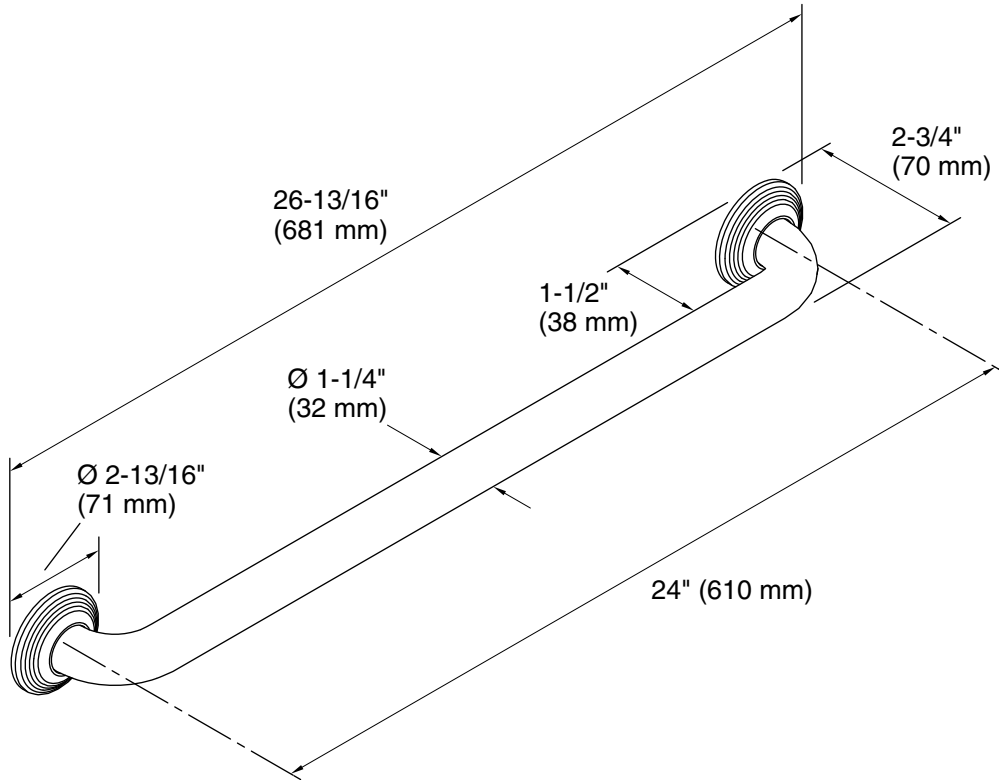

Technical Information

All product dimensions are nominal.

Material: Metal

Notes

Measure your actual product for roughing-in details.

WARNING: Risk of personal injury. The wall plates on the grab bar must be mounted to a brace between the wall studs. This will ensure that the weight of the user is adequately supported.