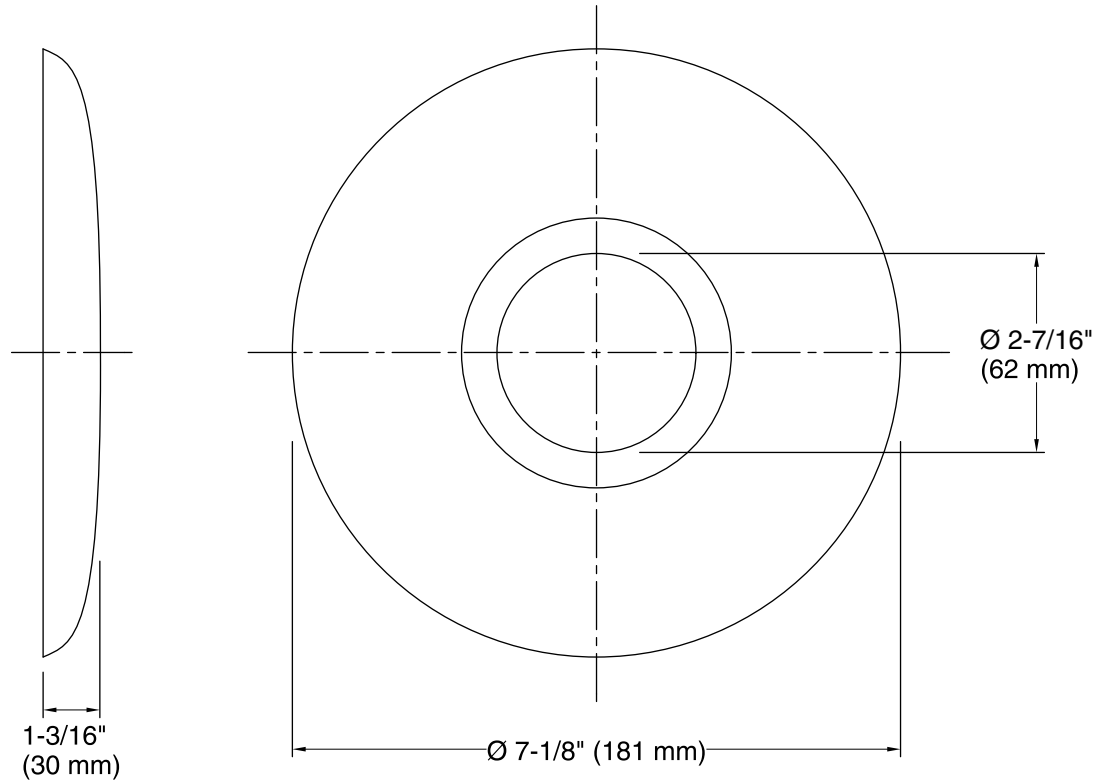

## Features

- Complements Antique and IV Georges faucet and accessory collections.
- 7-3/8" (187 mm) x 1-1/8" (29mm)

### Technical Information

All product dimensions are nominal.