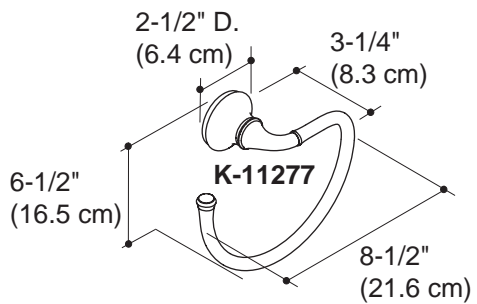

Features

- Metal construction
- Classic styling
- Complements Forté™ faucet line

Colors/Finishes

- CP: Polished Chrome
- Other: Refer to Price Book for additional colors/finishes

Specified Model

Model/Description	
K-11270 Forte Traditional 18" (45.7 cm) Towel Bar <input type="checkbox"/> CP <input type="checkbox"/> Other _____	
K-11271 Forte Traditional 24" (61 cm) Towel Bar <input type="checkbox"/> CP <input type="checkbox"/> Other _____	
K-11272 Forte Traditional 30" (76.2 cm) Towel Bar <input type="checkbox"/> CP <input type="checkbox"/> Other _____	
K-11274 Forte Traditional Toilet Tissue Holder, Horizontal <input type="checkbox"/> CP <input type="checkbox"/> Other _____	
K-11275 Forte Traditional Robe Hook <input type="checkbox"/> CP <input type="checkbox"/> Other _____	
K-11277 Forte Traditional Towel Ring <input type="checkbox"/> CP <input type="checkbox"/> Other _____	

FORTÉ TRADITIONAL

Product Diagram