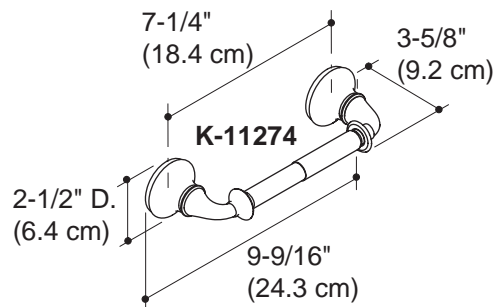

Features

- Metal construction
- Classic styling
- Complements Forté™ faucet line

Colors/Finishes

- CP: Polished Chrome
- Other: Refer to Price Book for additional colors/finishes

Specified Model

Model/Description	
K-11270 Forte Traditional 18" (45.7 cm) Towel Bar <input type="checkbox"/> CP <input type="checkbox"/> Other _____	
K-11271 Forte Traditional 24" (61 cm) Towel Bar <input type="checkbox"/> CP <input type="checkbox"/> Other _____	
K-11272 Forte Traditional 30" (76.2 cm) Towel Bar <input type="checkbox"/> CP <input type="checkbox"/> Other _____	
K-11274 Forte Traditional Toilet Tissue Holder, Horizontal <input type="checkbox"/> CP <input type="checkbox"/> Other _____	
K-11275 Forte Traditional Robe Hook <input type="checkbox"/> CP <input type="checkbox"/> Other _____	
K-11277 Forte Traditional Towel Ring <input type="checkbox"/> CP <input type="checkbox"/> Other _____	

FORTÉ TRADITIONAL

Product Diagram