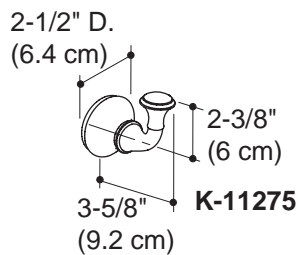

FORTÉ TRADITIONAL

Product Diagram