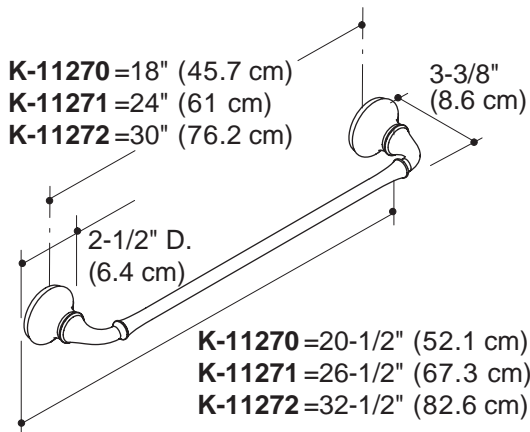

Features

- Metal construction
- Classic styling
- Complements Forté™ faucet line

Colors/Finishes

- CP: Polished Chrome
- Other: Refer to Price Book for additional colors/finishes

Specified Model

Model/Description	
K-11270 Forte Traditional 18" (45.7 cm) Towel Bar <input type="checkbox"/> CP <input type="checkbox"/> Other _____	
K-11271 Forte Traditional 24" (61 cm) Towel Bar <input type="checkbox"/> CP <input type="checkbox"/> Other _____	
K-11272 Forte Traditional 30" (76.2 cm) Towel Bar <input type="checkbox"/> CP <input type="checkbox"/> Other _____	
K-11274 Forte Traditional Toilet Tissue Holder, Horizontal <input type="checkbox"/> CP <input type="checkbox"/> Other _____	
K-11275 Forte Traditional Robe Hook <input type="checkbox"/> CP <input type="checkbox"/> Other _____	
K-11277 Forte Traditional Towel Ring <input type="checkbox"/> CP <input type="checkbox"/> Other _____	

FORTÉ TRADITIONAL

Product Diagram