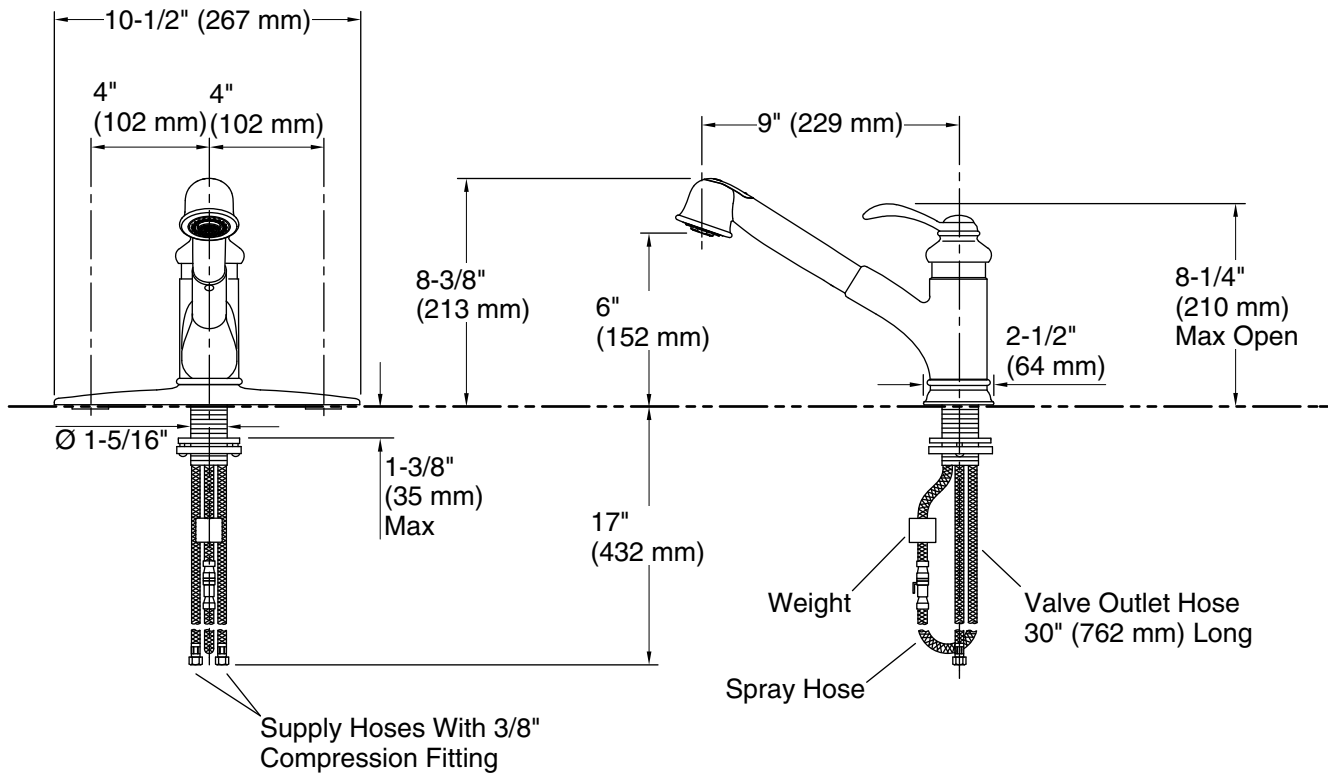

Features

- Two-function pull-out sprayhead with touch-control allows you to switch from aerated stream to spray.
- Ceramic disc valves exceed industry longevity standards, ensuring durable performance for life.
- ProMotion® technology's light, quiet braided hose and swiveling ball joint make the pull-out sprayhead easier and more comfortable to use.
- MasterClean™ sprayface features an easy-to-clean surface that withstands mineral buildup.
- Swing spout offers increased clearance for filling pots and cleaning.
- Single lever handle is simple to use and makes adjusting water temperature easy.
- Temperature memory allows faucet to be turned on and off at the temperature set during prior usage.
- 1.5 gpm (5.7 lpm) maximum flow rate at 60 psi (4.1 bar).
- Includes one white plug button.

K-23723 Faucet cleaner

Optional Products/Accessories

1012715 Kitchen Faucet Deep Rough-In Kit

ADA CSA B651

Codes/Standards

ASME A112.18.1/CSA B125.1
NSF/ANSI 61
NSF/ANSI 372
All applicable US Federal and State material regulations
DOE - Energy Policy Act 1992
California Energy Commission (CEC)
ADA
ICC/ANSI A117.1
CSA B651

Technical Information

All product dimensions are nominal.

Faucet:

Flow rate: 1.5 gal/min (5.7 l/min)

Pressure: 60 psi (4.1 bar)

Notes

Install this product according to the installation guide.

ADA, CSA B651 compliant when installed to the specific requirements of these regulations.