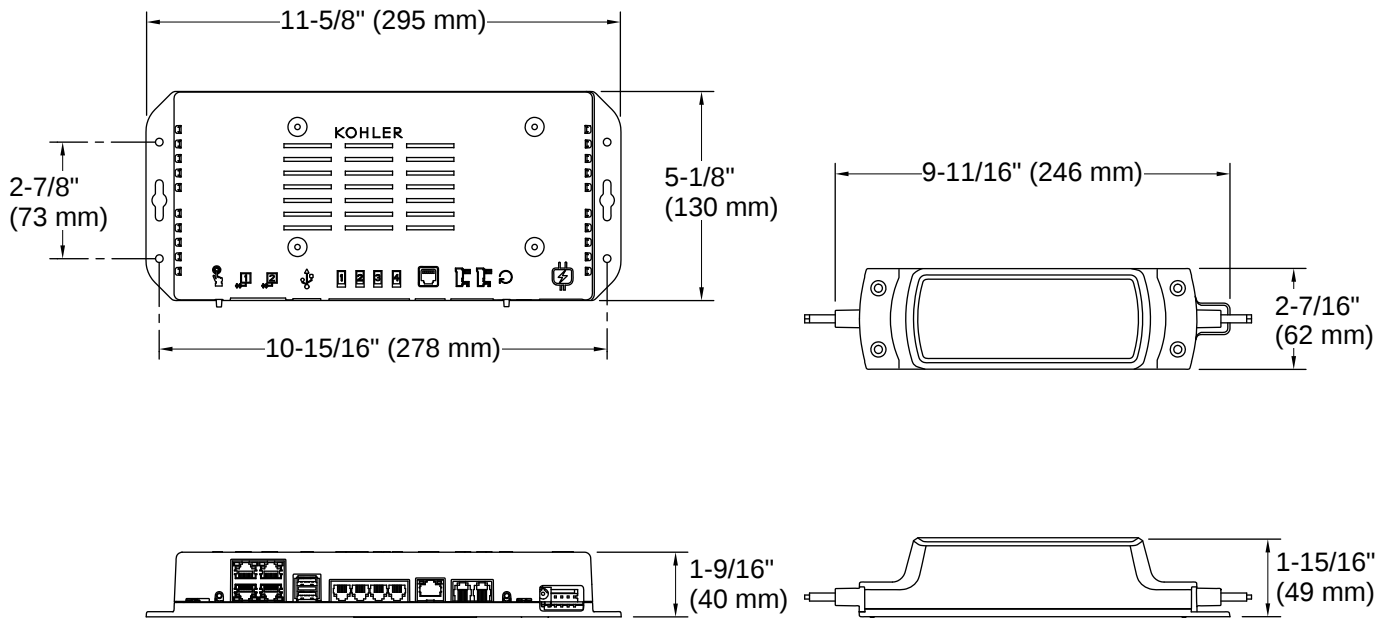

Installation

- Equipped with mounting wings for wall mounting (fittings included)
- Requires Anthem+ digital control and Anthem digital thermostatic valves (each sold separately)

Installation Notes

Install this product according to the installation instructions.