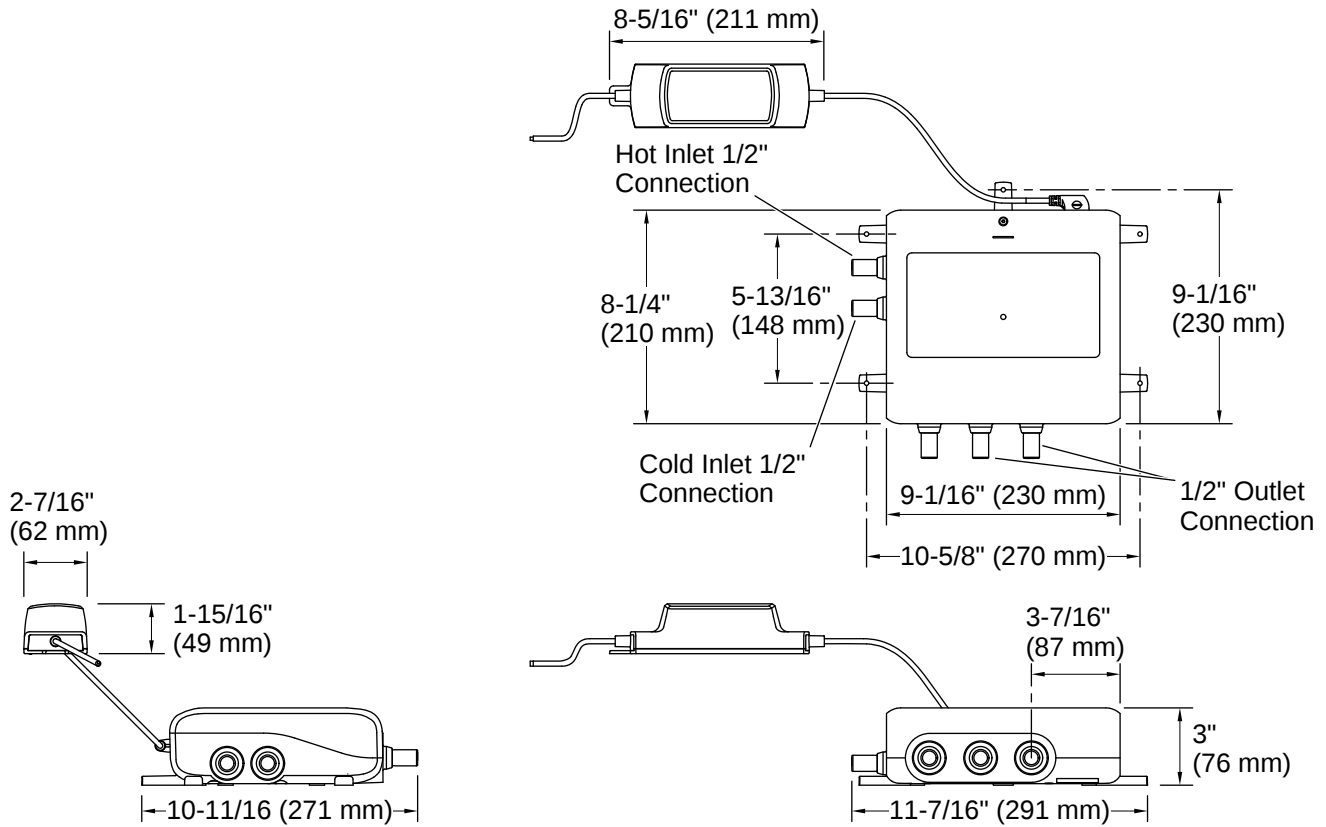

Installation

- Install valve approximately 32' (9754 mm) away from the digital control (cable supplied with control)
- Mounts within standard 2" x 4" (38 x 102 mm) walls
- Prewired with two-prong plug for connection to 120 V GFCI receptacle
- After digital control is connected to valve and power source, follow on-screen prompts for easy setup; no Internet needed. (Digital control sold separately)