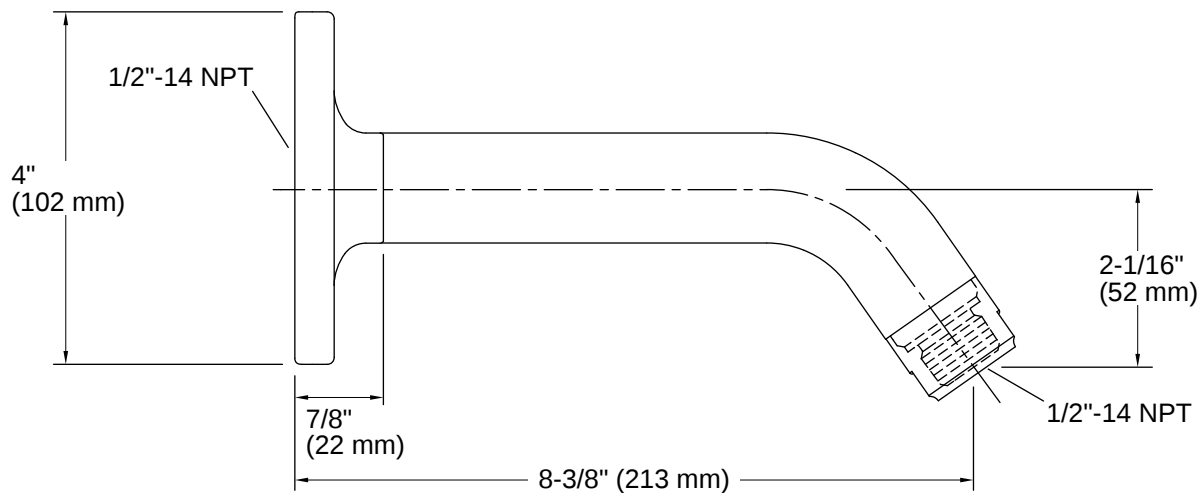

Installation

- 1/2" -14 NPT connection

Installation Notes

Install this product according to the installation instructions.