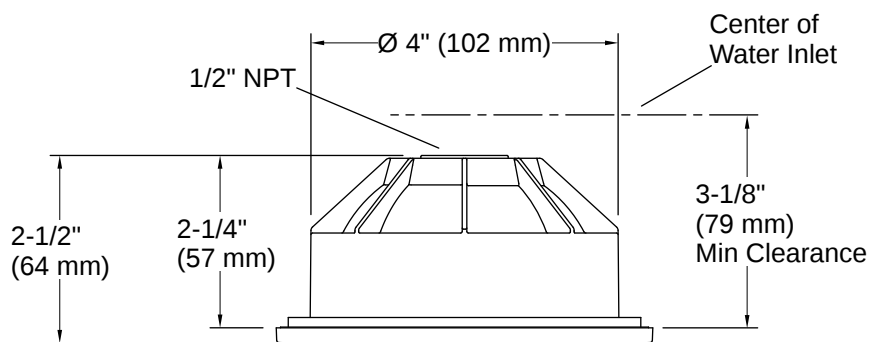

Installation

- Ceiling- or wall-mount

Installation Notes

Install this product according to the installation instructions.