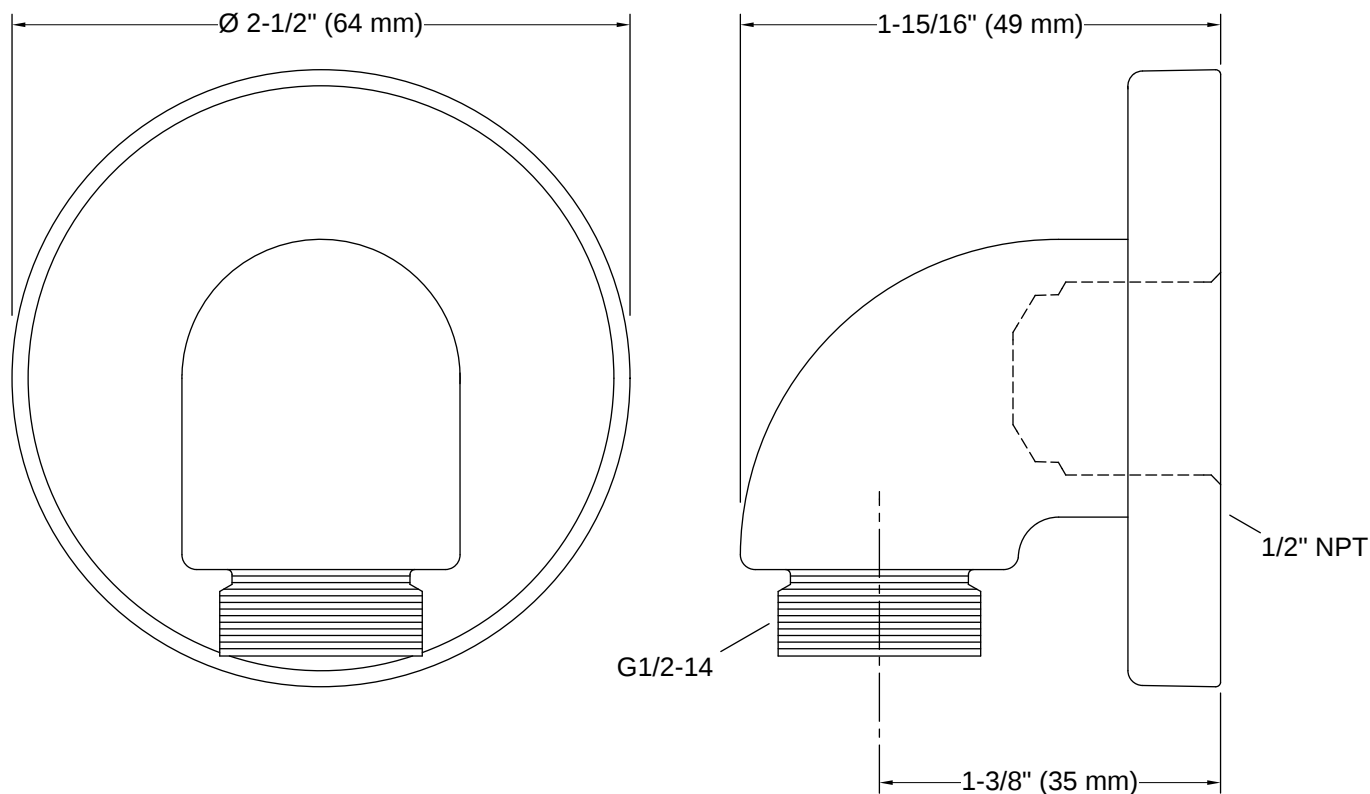

Installation

- Wall-mount

Installation Notes

Install this product according to the installation instructions.