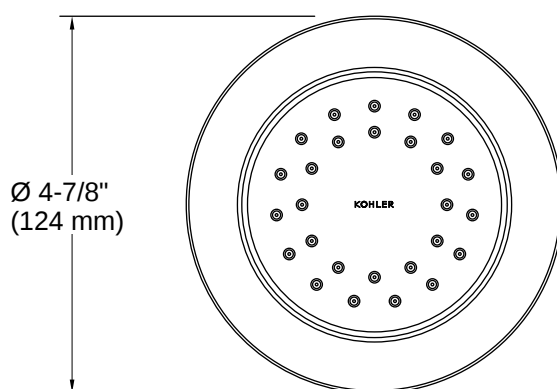

Installation

- Ceiling- or wall-mount

Installation Notes

Install this product according to the installation instructions.