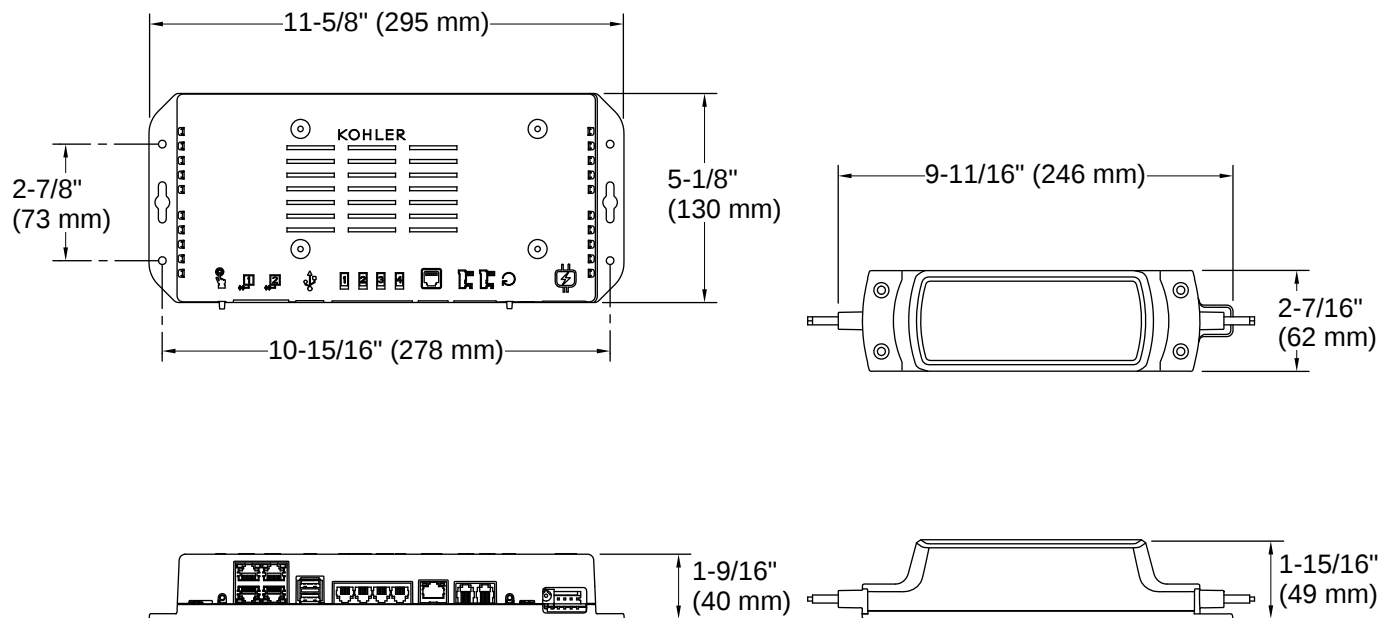

Installation

- Equipped with mounting wings for wall mounting (fittings included)
- Requires Anthem+ digital control and Anthem digital thermostatic valves (each sold separately)

Installation Notes

Install this product according to the installation instructions.