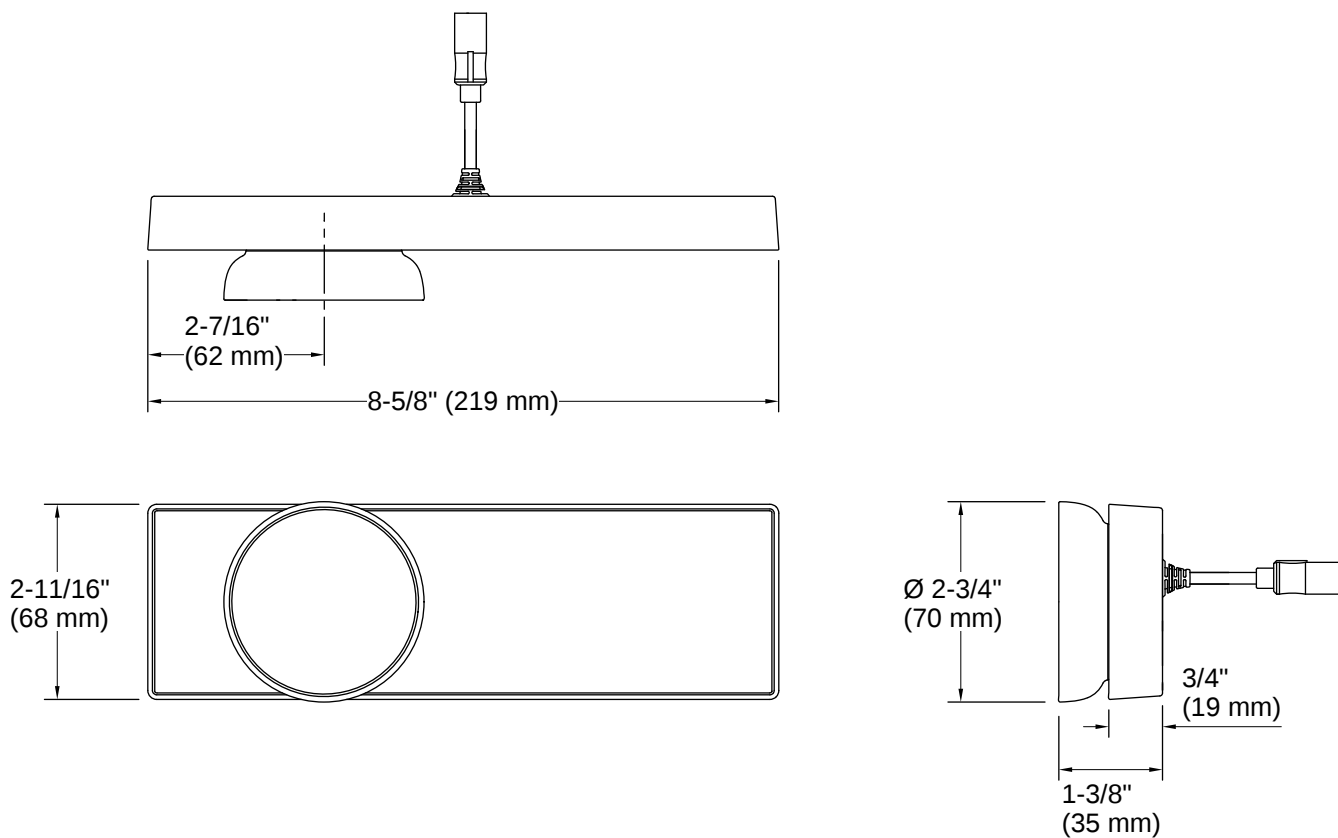

Installation

- After digital control is connected to system controller, valve, and power source, follow on-screen prompts for easy setup; no Internet needed
- Wall-mount

Installation Notes

Install this product according to the installation instructions.

ADA compliant when installed to the specific requirements of these regulations.