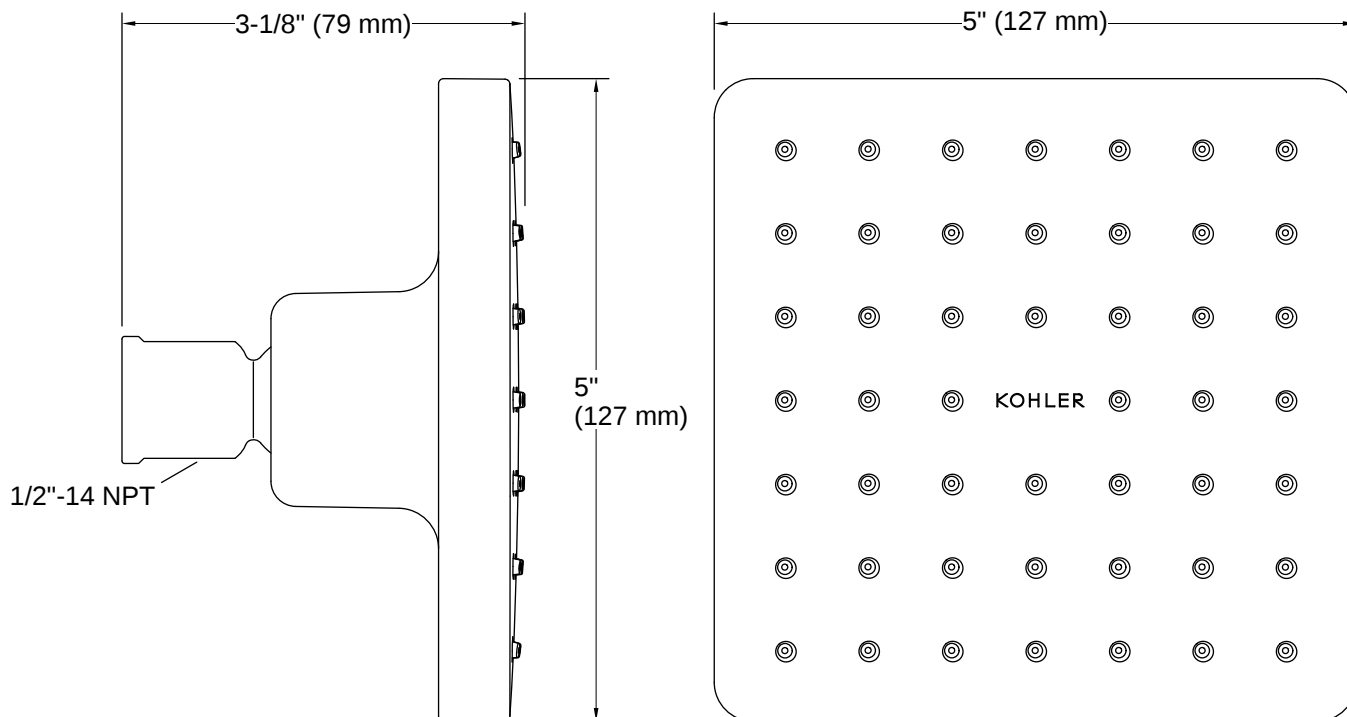

Installation

- 1/2" -14 NPT connection
- Wall-mount

Installation Notes

Install this product according to the installation instructions.