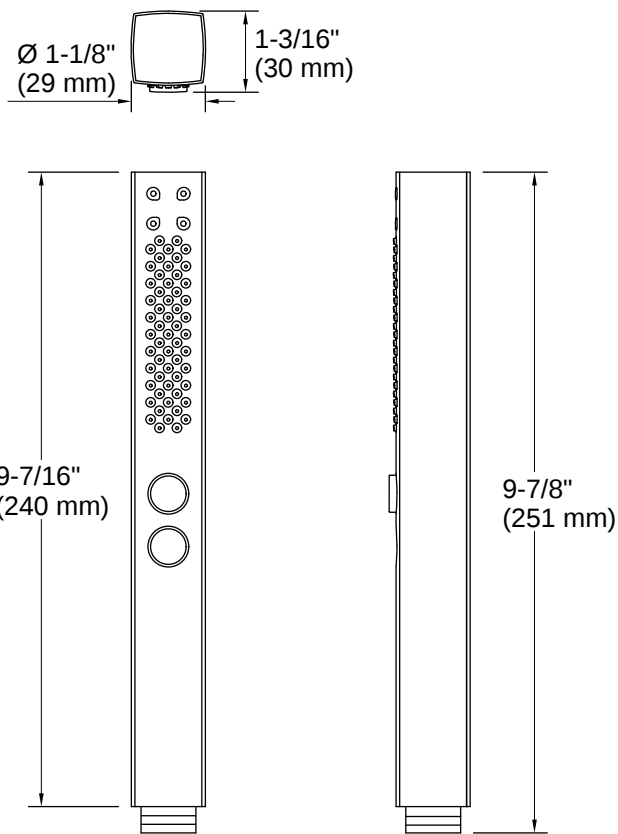

Installation

- Bracket or sidebar required for wall-mount installation
- Deck-mount holder required for deck-mount installation

Installation Notes

Install this product according to the installation instructions.

For use with automatic compensating valves rated at 2.2 gal/min (8.3 l/min) or less.

Plumbing codes may require that a vacuum breaker be installed in-line to handshowers. Please consult local plumbing codes.

OBC compliant when installed to the specific requirements of these regulations.