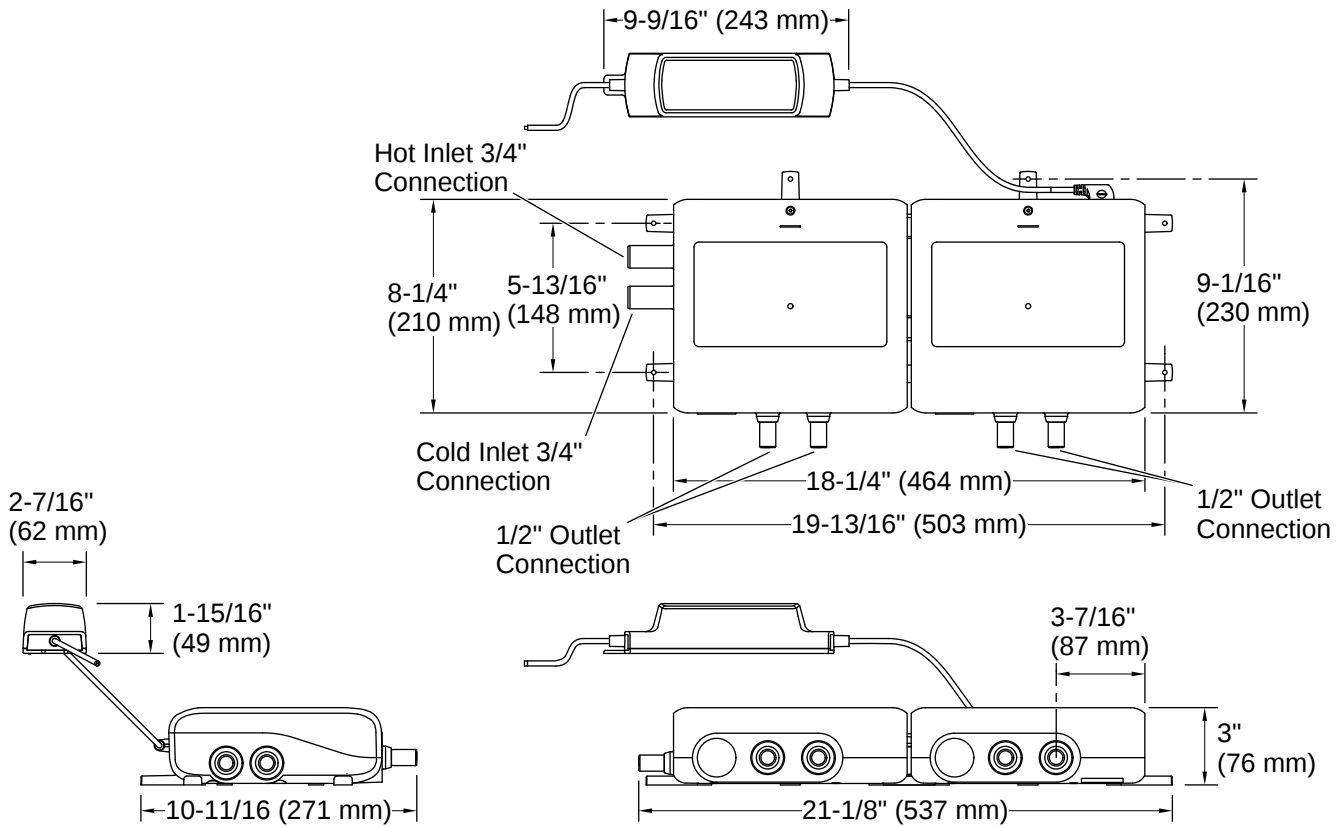

Installation

- Mounts within standard 2" x 4" (38 x 102 mm) walls
- Install valve approximately 32' (9754 mm) away from the digital control (cable supplied with control)
- Prewired with two-prong plug for connection to 120 V GFCI receptacle
- After digital control is connected to valve and power source, follow on-screen prompts for easy setup; no Internet needed. (Digital control sold separately)