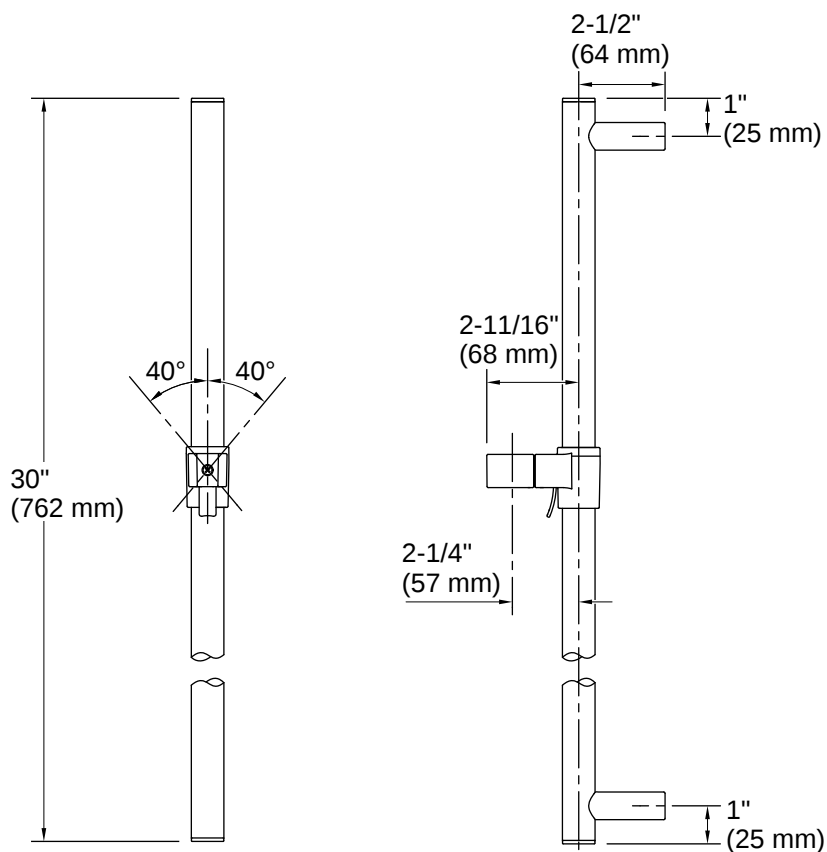

Installation Notes

Install this product according to the installation instructions.

ADA compliant when installed to the specific requirements of these regulations.