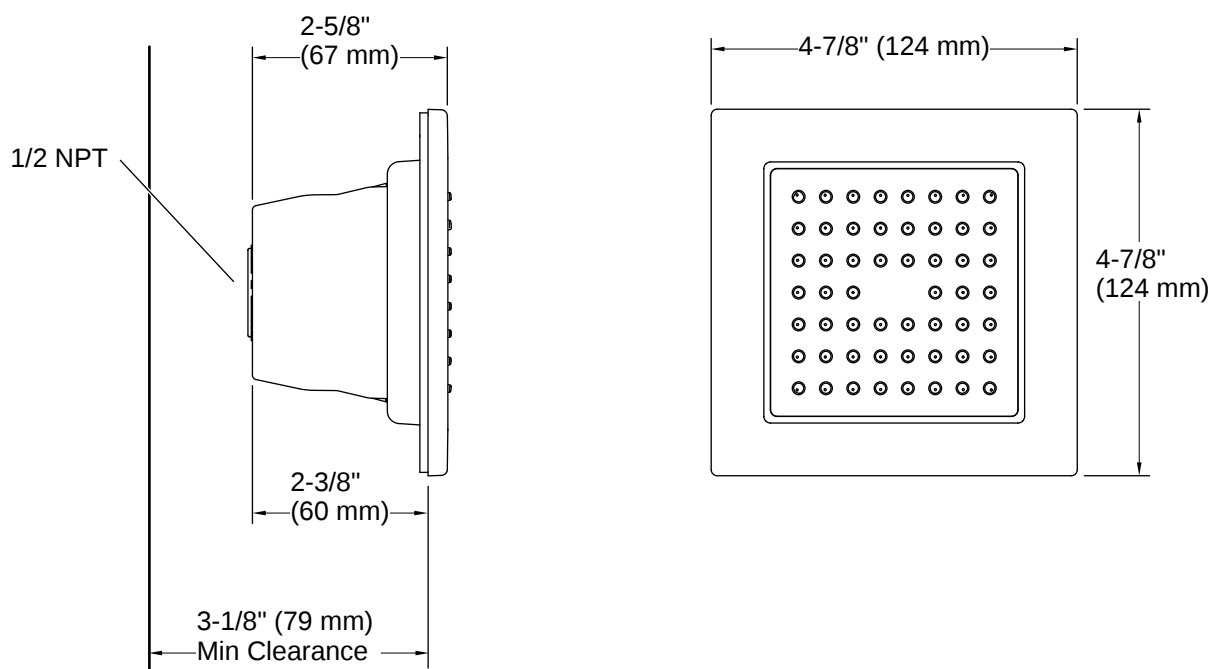

Installation

- Wall-mount

Installation Notes

Install this product according to the installation instructions.

For use with automatic compensating valves rated at 2.5 gal/min (9.5 l/min) or less.