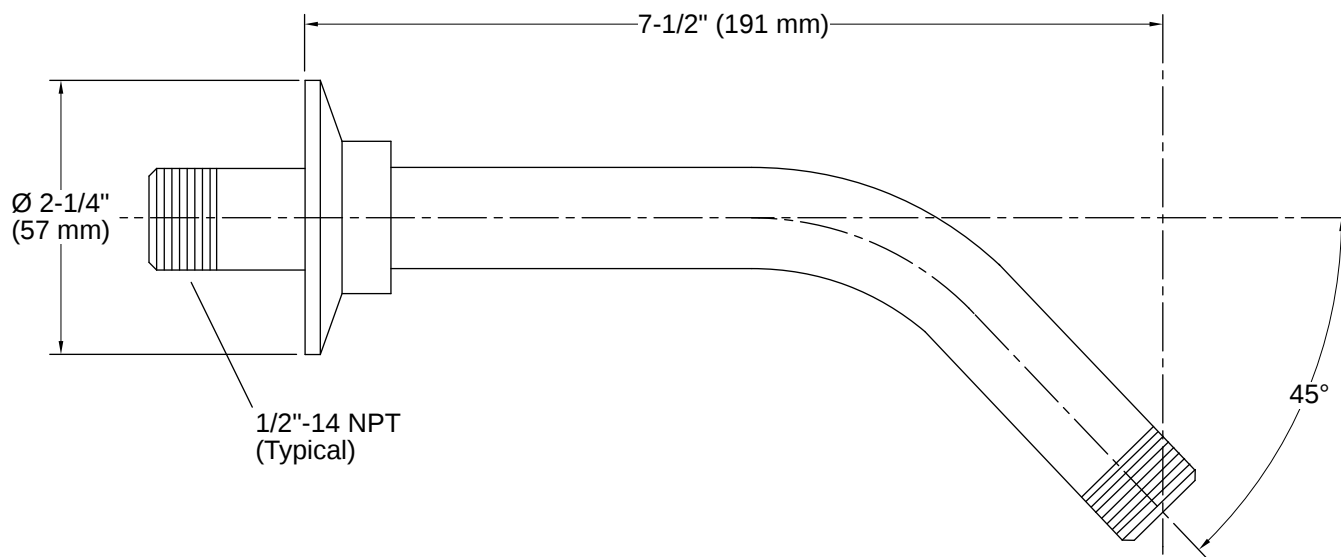

Installation Notes

Install this product according to the installation instructions.