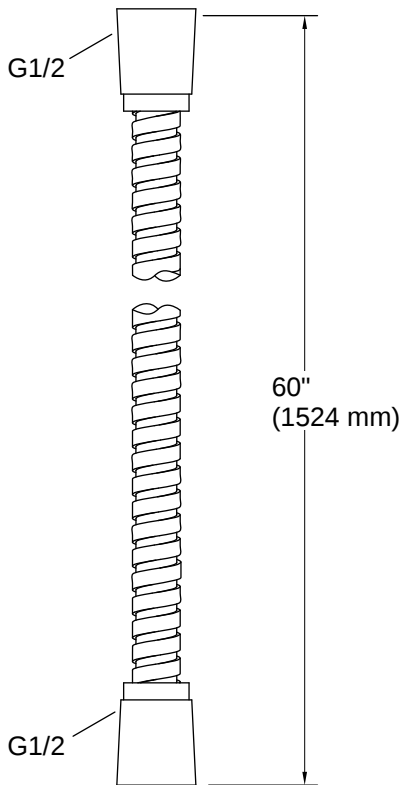

Installation Notes

Install this product according to the installation instructions.

ADA compliant when installed to the specific requirements of these regulations.