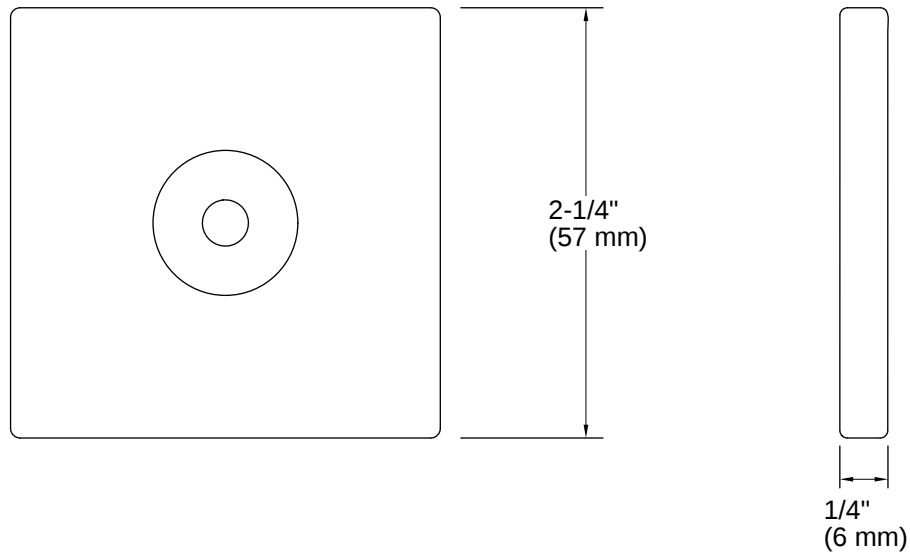

Installation Notes

Install this product according to the installation instructions.

ADA compliant when installed to the specific requirements of these regulations.