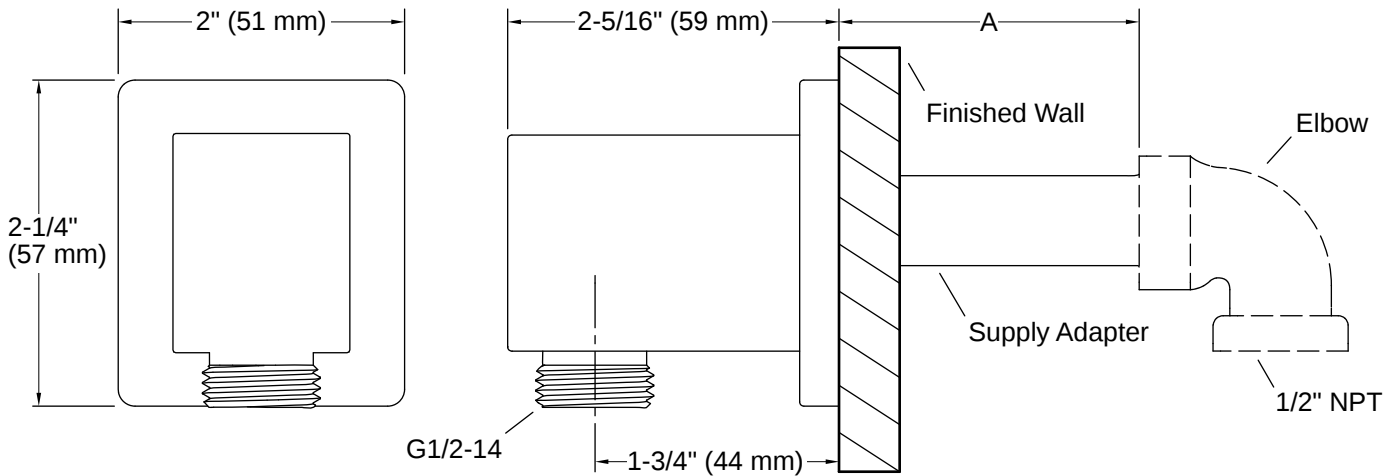

Supply Adapter	A
1218069 (included)	1-13/16" – 2-5/16" (46 mm – 59 mm)
1229031*	0 – 1/2" (0 – 13 mm)
1247986*	5/16" – 13/16" (8 mm – 21 mm)
1247985*	13/16" – 1-5/16" (21 mm – 33 mm)
1247984*	1-5/16" – 1-13/16" (33 mm – 46 mm)
1218070*	2-5/16" – 2-13/16" (59 mm – 71 mm)
1218071*	2-13/16" – 3-5/16" (71 mm – 84 mm)

*Sold Separately

Installation

- Wall-mount
- Easy installation using slip-fit connection
- Includes 1218069 supply adapter
- May require other adapter based on installation type (sold separately)

Installation Notes

Install this product according to the installation instructions.

If dimension "A" is between 1-13/16" (46 mm) and 2-5/16" (59 mm) use the included supply adapter. For the other dimensions, order the appropriate supply adapter.