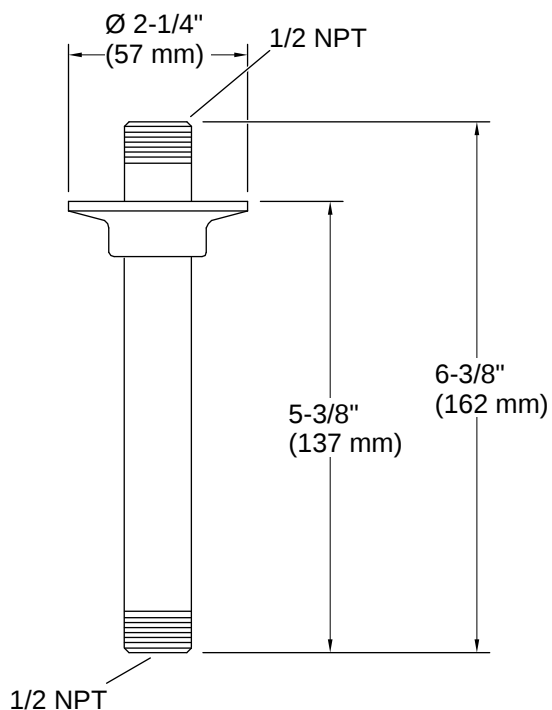

Installation

- Ceiling-mount

Installation Notes

Install this product according to the installation instructions.