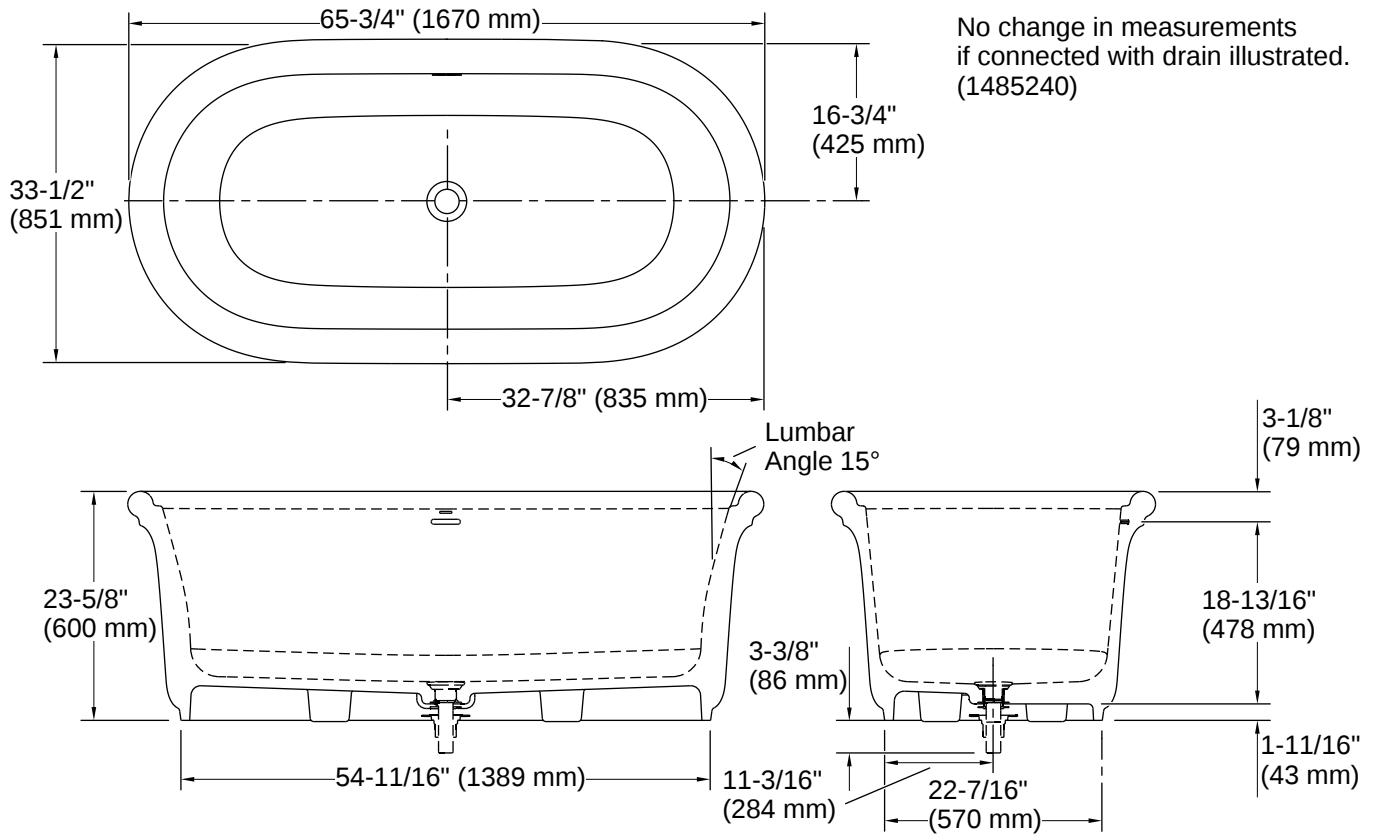

Installation

- Freestanding

Installation Notes

Install this product according to the installation instructions.

Measure your actual product for rough-in details.

The hot water supply should be 70% of the capacity of the bath or greater. Installations will vary.