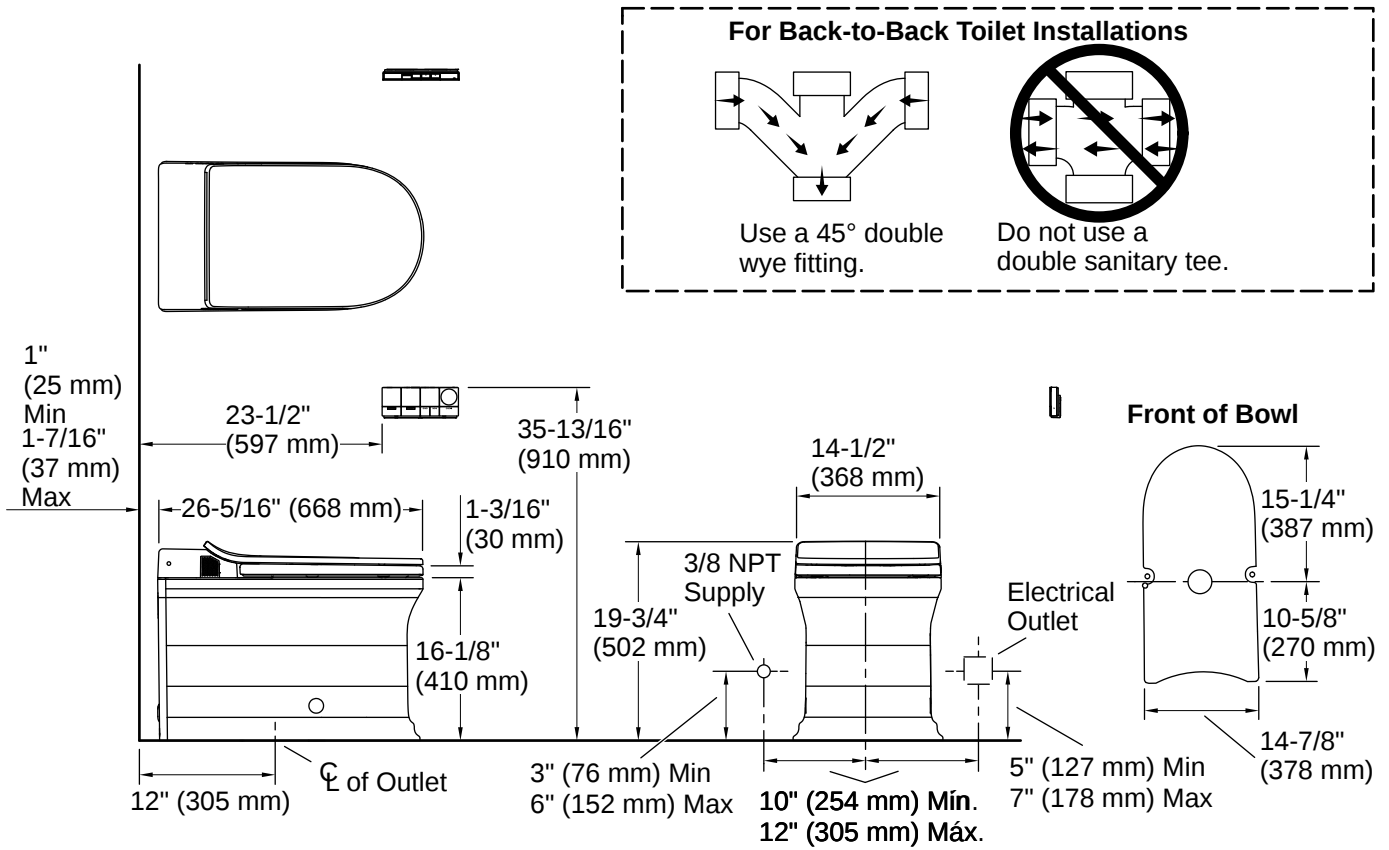

Technical Information

Lighting Included:	Yes
Rough-in:	Standard 12" (305mm)
Flush Type:	Power
Flush Rate:	1.0 or 1.28 gpf (3.8 or 4.8 lpf)
Bowl Shape:	Elongated
Waste Outlet:	Floor
Trapway Size:	2" (51 mm)
Trapway Type:	Skirted
Rim to Water Surface:	6-1/2" (165 mm)

120 V, 15 A, 60 Hz

Electrical Component Ratings

Power Cord Length: 35" (889 mm)

Warranty

See website for detailed warranty information.

KOHLER® Intelligent Toilet and C3® Cleansing Seat Three-Year Limited Warranty

Installation

- Standard 12" (305 mm) rough-in
- Requires dedicated electrical GFCI circuit (120 V, 15 A, 60 Hz)

Installation Notes

Install this product according to the installation instructions.

ADA, OBC, CSA B651 compliant when installed to the specific requirements of these regulations.

Plumbing codes may require elongated toilets and elongated, open-front seats in public bathrooms.

Accessibility standards may require controls to be located on the open side of the toilet.