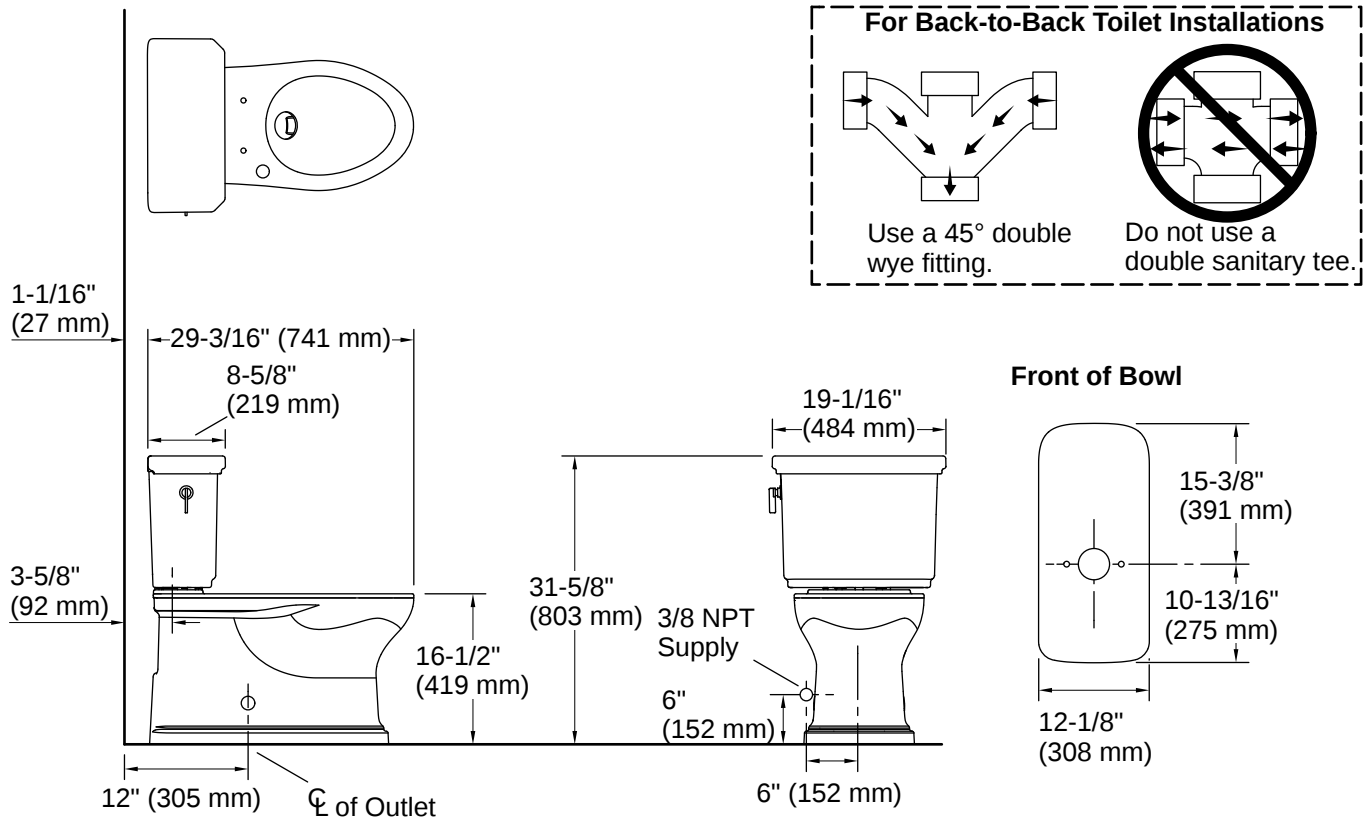

## Technical Information

Rough-in:	Standard 12" (305mm)
Flush Type:	AquaPiston, Revolution 360
Flush Rate:	1.28 gpf (4.8 lpf)
Bowl Shape:	Elongated
Waste Outlet:	Floor
Trapway Size:	2-1/8" (54 mm)
Trapway Type:	Skirted
Water Surface Size:	8" x 8" (203 mm x 203 mm)
Rim to Water Surface:	7-1/16" (179 mm)

## Included Combo Skus

- K-35959-HC Elongated toilet bowl with skirted trapway
- K-35956 Toilet tank, 1.28 gpf

## Installation

- Standard 12" (305 mm) rough-in
- 10" and 14" (254 mm and 356 mm) rough-in kits also available
- Seat and supply line sold separately