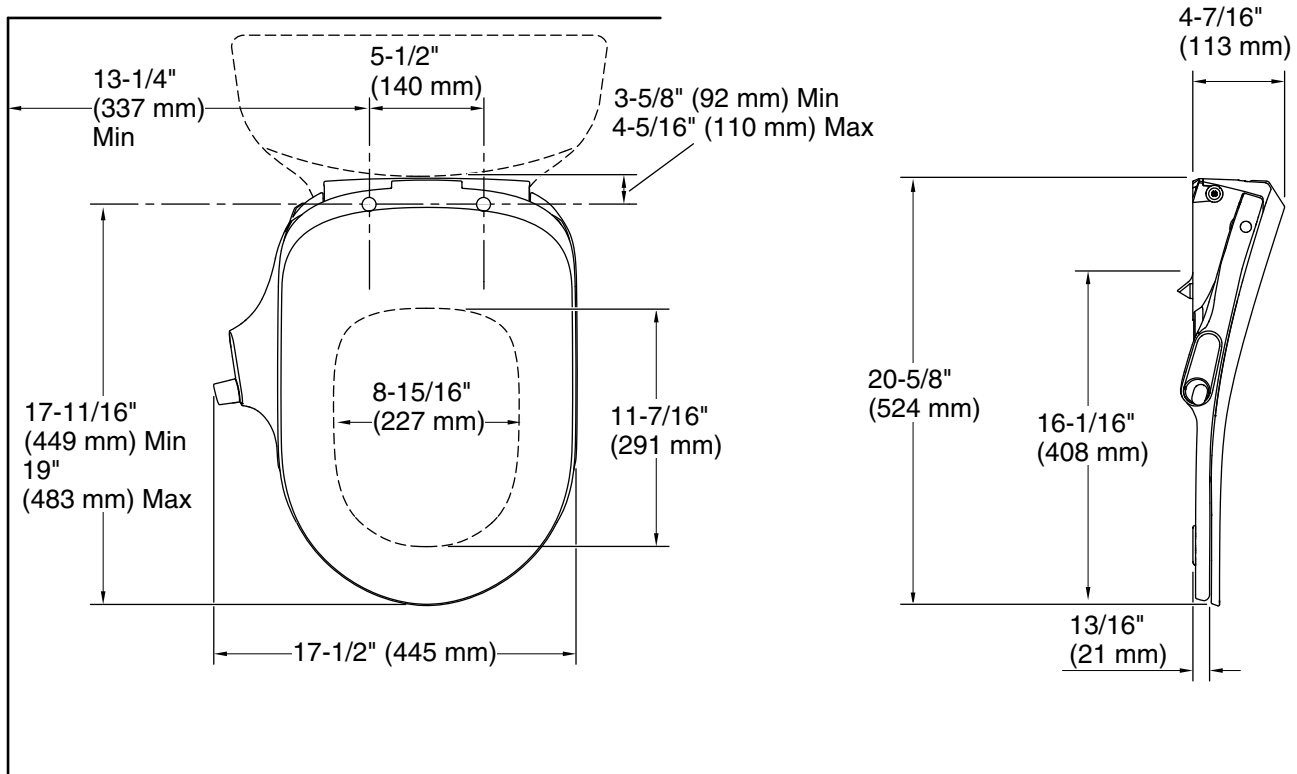

### Technical Information

All product dimensions are nominal.

Seat shape type: Round-front  
 Seat front type: Closed-front  
 Seat-mounting holes: 6-5/16" (160 mm)