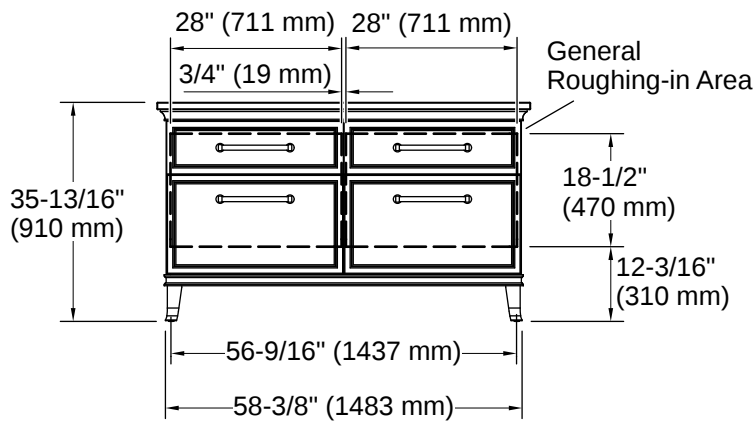

Installation

- Professional installation recommended

Installation Notes

Install this product according to the installation instructions.