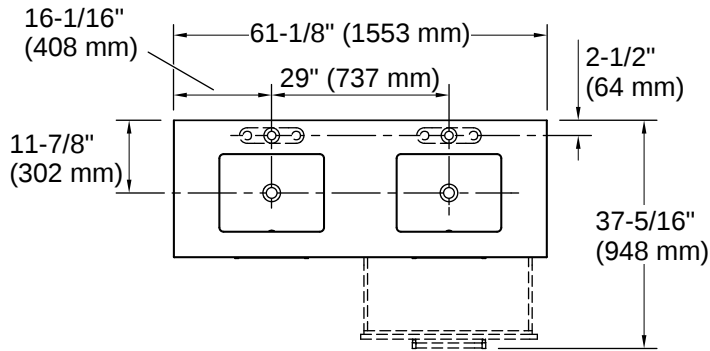

Installation

- Professional installation recommended

Installation Notes

Install this product according to the installation instructions.