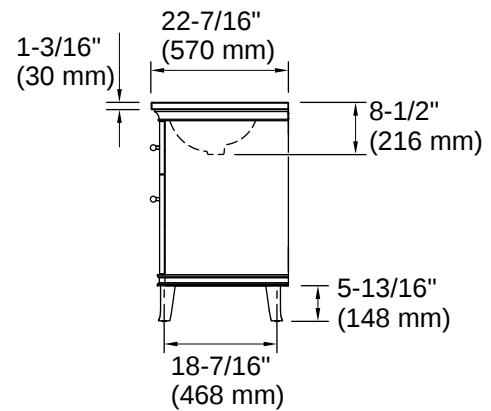

Installation

- Professional installation recommended

Installation Notes

Install this product according to the installation instructions.