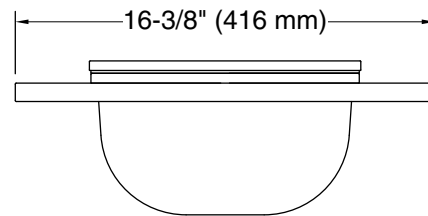

Technical Information

All product dimensions are nominal.

Material: Stainless Steel, Wood, Silicone