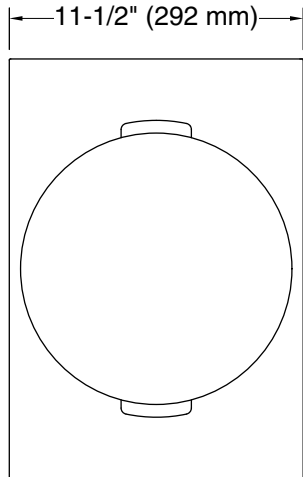

Technical Information

All product dimensions are nominal.

Material: Stainless Steel, Wood, Silicone