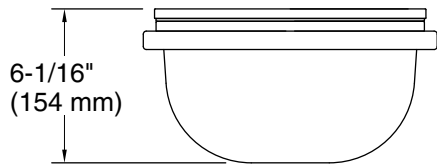

Technical Information

All product dimensions are nominal.

Material: Stainless Steel, Wood, Silicone