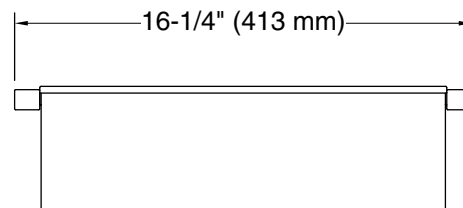

Technical Information

All product dimensions are nominal.

Material: Stainless Steel, Wood