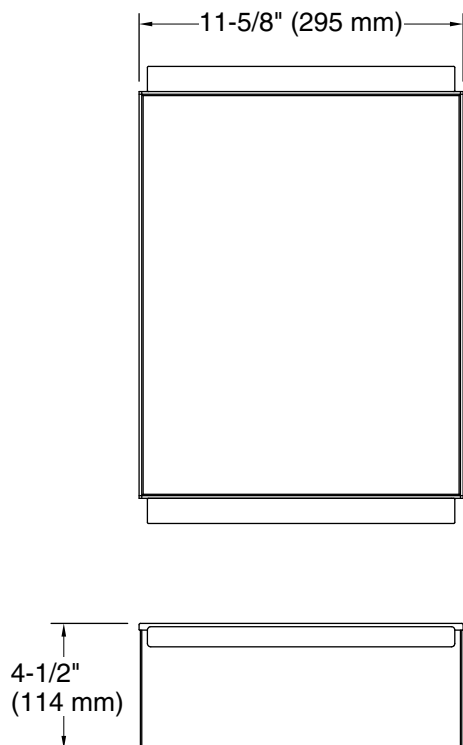

Features

- For use with Synthos, Strive, and Billings workstation kitchen sinks
- 16-1/4" x 11-5/8" x 4-1/2" (413 x 295 x 114 mm)

Material

- Walnut wood
- Stainless steel construction

Codes/Standards

None Applicable

KOHLER® One-Year Limited Warranty

See website for detailed warranty information.

Technical Information

All product dimensions are nominal.

Material: Stainless Steel, Wood