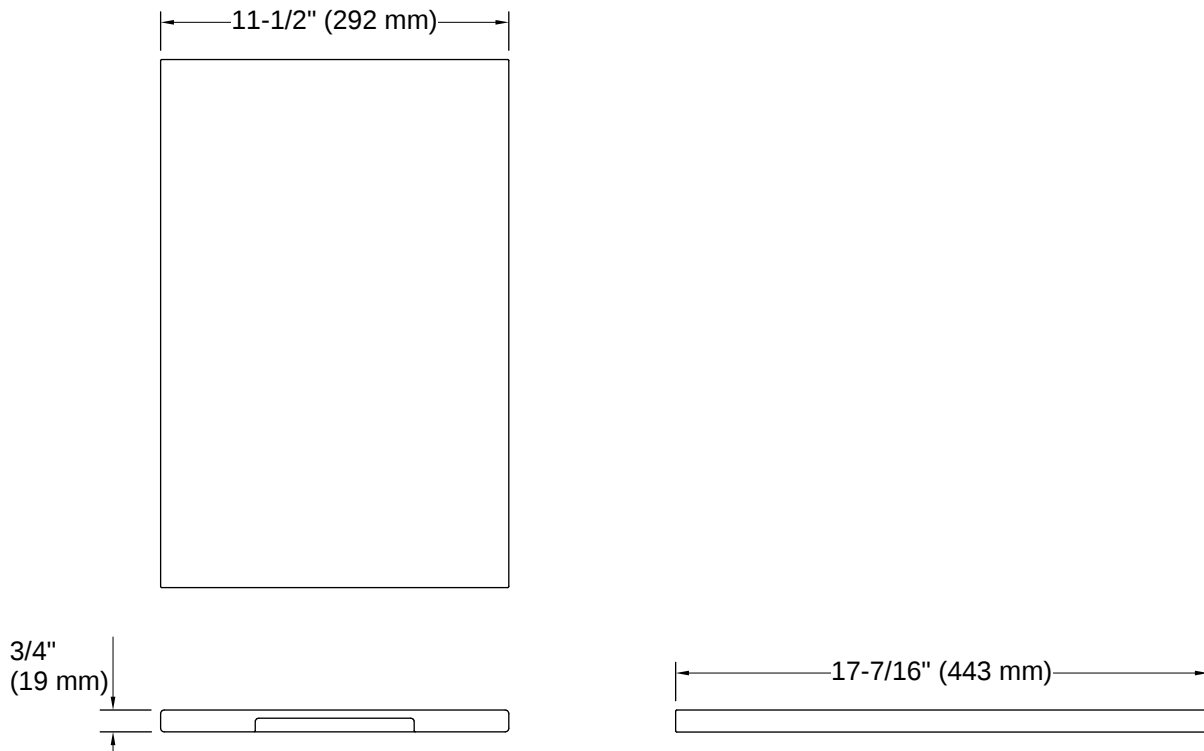

Installation Notes

Install this product according to the installation instructions.