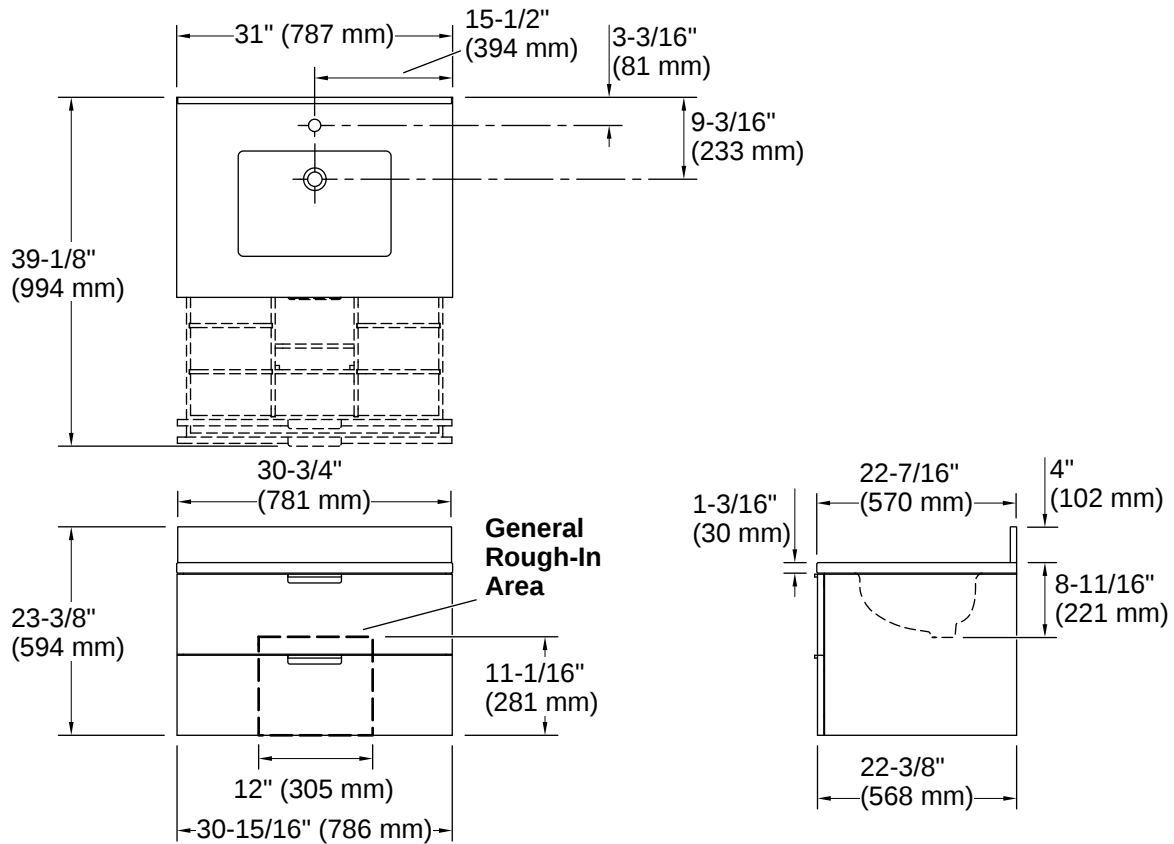

Installation

- Wall-hung vanity cabinet
- Sink preinstalled on vanity top to simplify installation
- Includes mounting hardware

Installation Notes

Install this product according to the installation instructions.